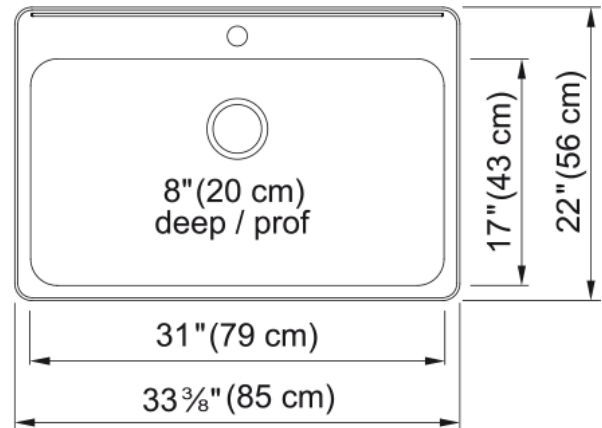

Steel Queen Drop In Sink QSLA2233-8-1N | 101.0620.210

Technical Data

Aspect

Sink type	Sink
Type of material	Stainless steel
Number of bowls	1
Color	Steel
Surface finish	Silk

Product Dimensions

Exterior size: right to left	33.465
Exterior size: front to back	22.047
Large bowl size: right to left	31.102
Large bowl size: front to back	16.929
Large bowl: depth	7.874

Installation

Minimum cabinet size	36"
----------------------	-----

Product specifications

Installation type	Topmount / drop in
Drain hole	3 1/2"
Position of drainer	No drainer

Product identification

Product brand	Kindred
Collection	Steel Queen
Certified by	CSA