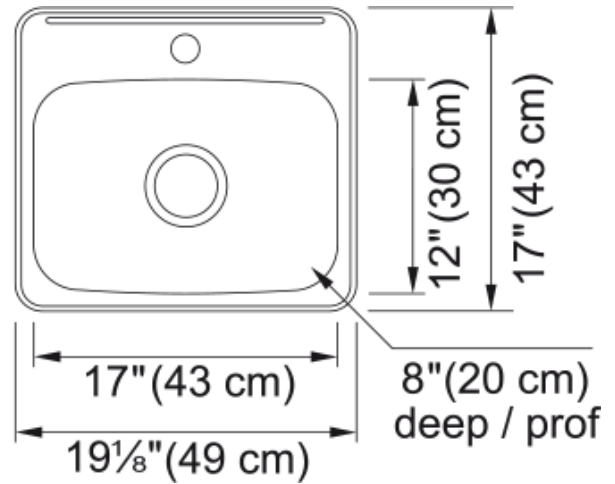

# Steel Queen Drop In Sink QSL1719-8-1N | 101.0651.314

### Product Dimensions

Exterior size: right to left	19.291
Exterior size: front to back	16.929
Large bowl size: right to left	19.291
Large bowl size: front to back	11.811
Large bowl: depth	8

### Installation

Minimum cabinet size	21"
----------------------	-----