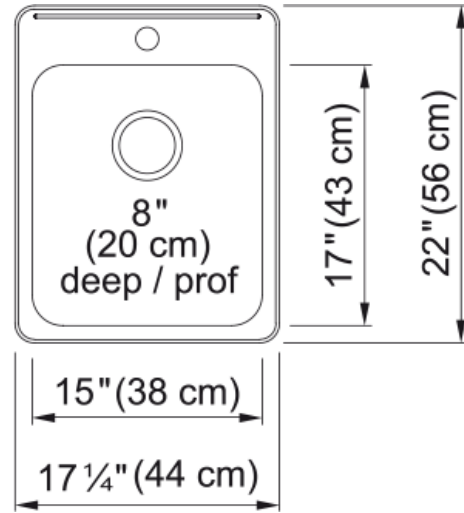

## Steel Queen Drop In Sink QSLA2217-8-1N | 101.0620.215

### Technical Data

#### Product Dimensions

Exterior size: right to left	17.248
Exterior size: front to back	21.969
Large bowl size: right to left	15
Large bowl size: front to back	17.008
Large bowl: depth	7.992

#### Installation

Minimum cabinet size	21"
----------------------	-----