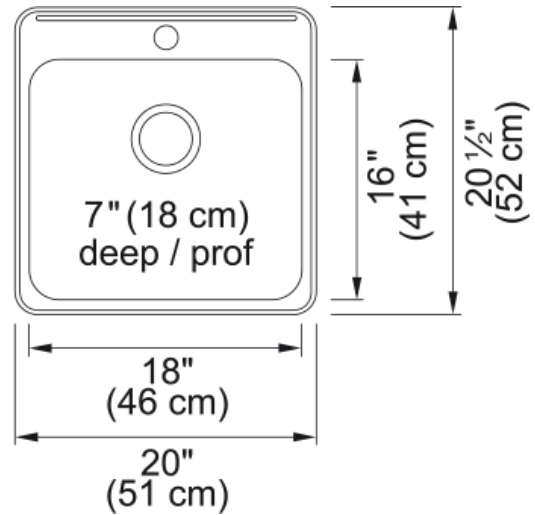

# Steel Queen Drop In Sink QSL2020-7-1N | 101.0620.187

### Product Dimensions

Exterior size: right to left	20
Exterior size: front to back	20.5
Large bowl size: right to left	18.02
Large bowl size: front to back	16
Large bowl: depth	7.008

### Installation

Minimum cabinet size	24"
----------------------	-----

### Product specifications

Installation type	Topmount / drop in
Drain hole	3 1/2"
Position of drainer	No drainer