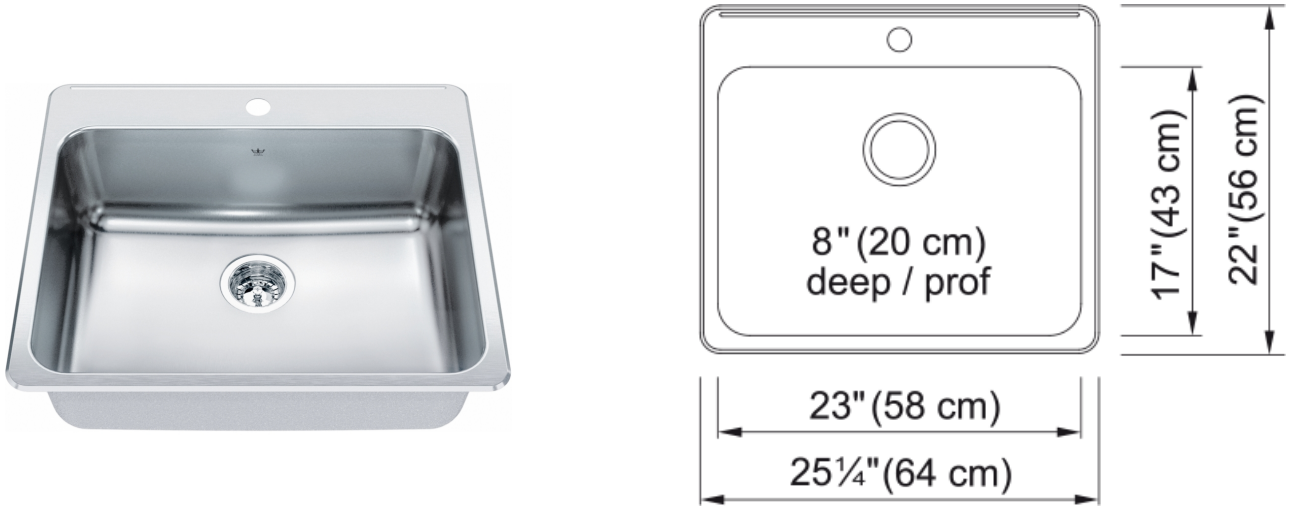

Steel Queen Drop In Sink QSLA2225-8-1N | 101.0620.213

Technical Data

Aspect

| | |
|------------------|-----------------|
| Sink type | Sink |
| Type of material | Stainless steel |
| Number of bowls | 1 |
| Color | Steel |
| Surface finish | Silk |

Product Dimensions

| | |
|--------------------------------|--------|
| Exterior size: right to left | 25.236 |
| Exterior size: front to back | 21.969 |
| Large bowl size: right to left | 22.992 |
| Large bowl size: front to back | 10 |
| Large bowl: depth | 7.992 |