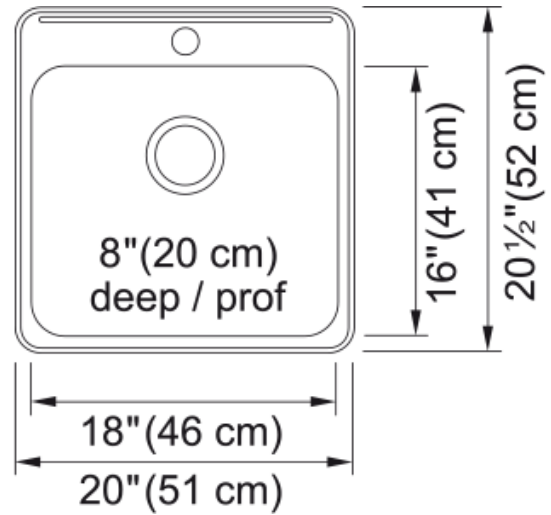

Steel Queen Drop In Sink QSL2020-8-1N | 101.0651.317

Technical Data

Aspect

Sink type	Sink
Type of material	Stainless steel
Number of bowls	1
Color	Steel
Surface finish	Silk

Product Dimensions

Exterior size: right to left	20
Exterior size: front to back	20.5
Large bowl size: right to left	18.02
Large bowl size: front to back	16
Large bowl: depth	8

Installation

Minimum cabinet size	24"
----------------------	-----

Product specifications

Installation type	Topmount / drop in
Drain hole	3 1/2"
Position of drainer	No drainer

Product identification

Product brand	Kindred
Collection	Steel Queen
Certified by	CSA