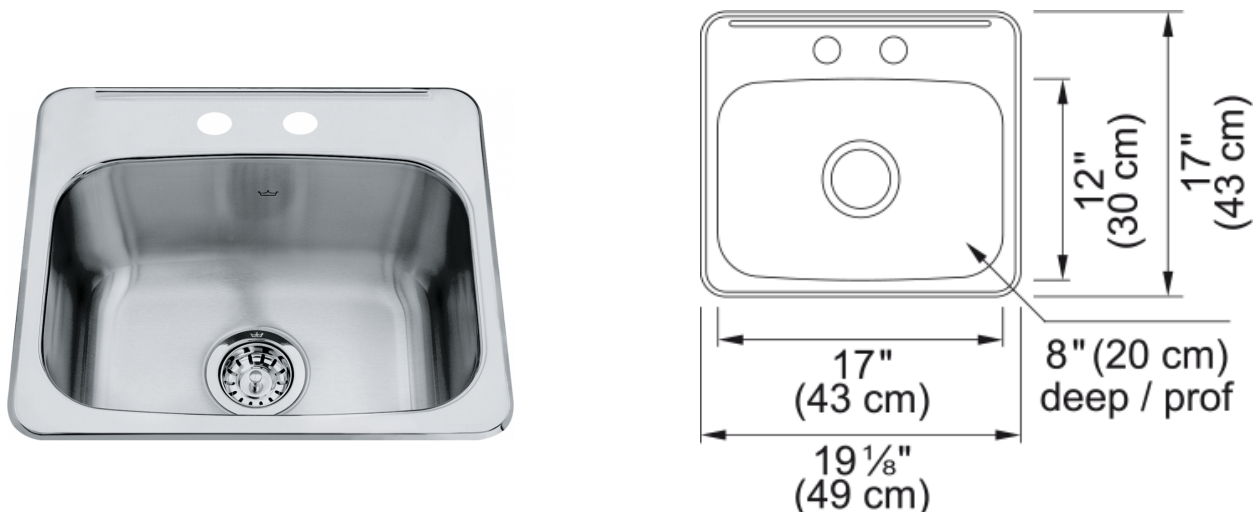

Steel Queen Drop In Sink QSL1719-8-2N | 101.0651.315

Technical Data

Aspect

Sink type	Sink
Type of material	Stainless steel
Number of bowls	1
Color	Steel
Surface finish	Silk

Product Dimensions

Exterior size: right to left	19.291
Exterior size: front to back	16.929
Large bowl size: right to left	16.929
Large bowl size: front to back	11.811
Large bowl: depth	8

Installation

Minimum cabinet size	21"
----------------------	-----

Product specifications

Installation type	Topmount / drop in
Drain hole	3 1/2"
Position of drainer	No drainer

Product identification

Product brand	Kindred
Collection	Steel Queen
Certified by	CSA

Features

Drainers number	No drainer
Product reversibility	No
Faucet ledge	Yes
Strainer assembly included	No
Strainer assembly type	No waste kit

Overflow	No
Number of faucet holes	2
Soap dispenser hole	No