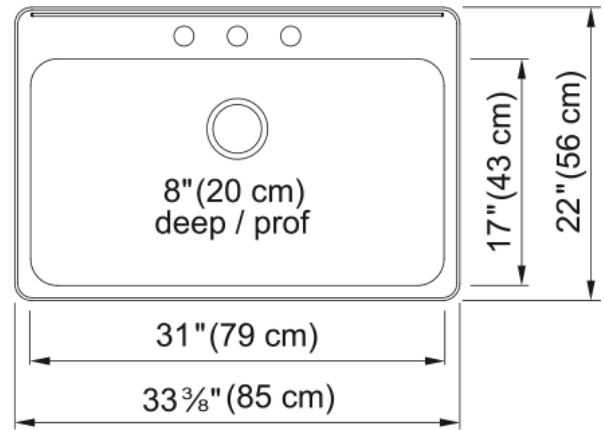

# Steel Queen Drop In Sink QSLA2233-8-3 | 101.0169.276

### Product Dimensions

Exterior size: right to left	33.465
Exterior size: front to back	22.047
Large bowl size: right to left	31.102
Large bowl size: front to back	17
Large bowl: depth	7.992

### Installation

Minimum cabinet size	36"
----------------------	-----