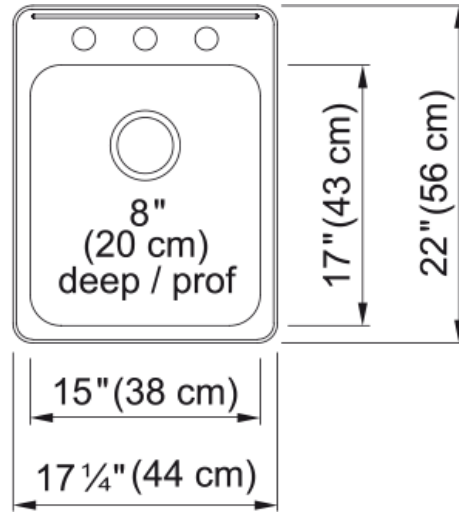

# Steel Queen Drop In Sink QSLA2217-8-3N | 101.0620.216

### Product Dimensions

Exterior size: right to left	17.248
Exterior size: front to back	21.969
Large bowl size: right to left	15
Large bowl size: front to back	17.008
Large bowl: depth	7.992

### Installation

Minimum cabinet size	21"
----------------------	-----

### Product specifications

Installation type	Topmount / drop in
Drain hole	3 1/2"
Position of drainer	No drainer