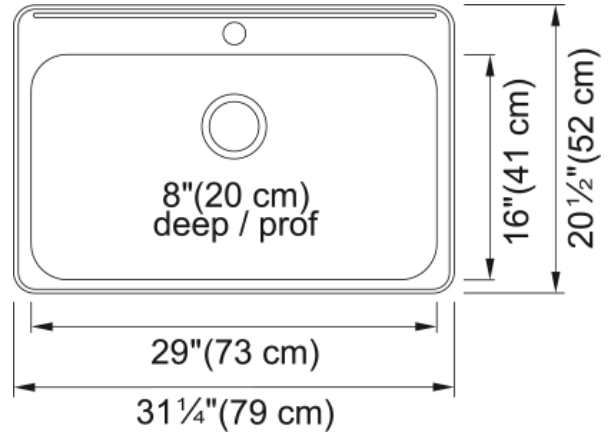

Steel Queen Drop In Sink QSLA2031-8-3N | 101.0620.243

Technical Data

Aspect

Sink type	Sink
Type of material	Stainless steel
Number of bowls	1
Color	Steel
Surface finish	High gloss

Product Dimensions

Exterior size: right to left	31.248
Exterior size: front to back	20.5
Large bowl size: right to left	29
Large bowl size: front to back	16
Large bowl: depth	7.992

Installation

Minimum cabinet size	33"
----------------------	-----

Product specifications

Installation type	Topmount / drop in
Drain hole	3 1/2"
Position of drainer	No drainer

Product identification

Product brand	Kindred
Collection	Steel Queen
Certified by	CSA