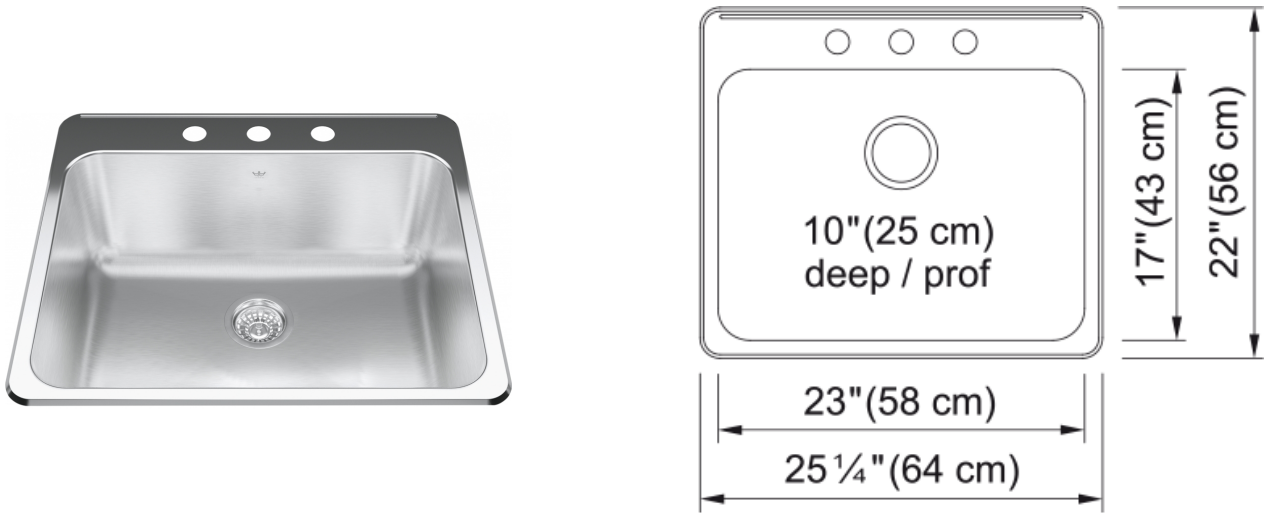

# Steel Queen Drop In Sink QSLA2225-10-3N | 101.0620.259

### Aspect

Sink type	Sink
Type of material	Stainless steel
Number of bowls	1
Color	Steel
Surface finish	High gloss

### Product Dimensions

Exterior size: right to left	25.236
Exterior size: front to back	21.969
Large bowl size: right to left	22.992
Large bowl size: front to back	10
Large bowl: depth	10