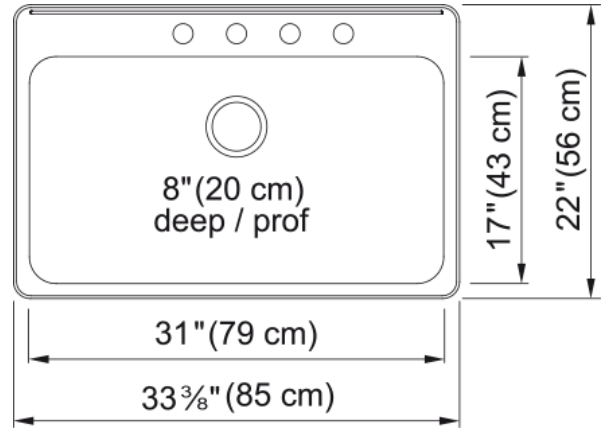

Steel Queen Drop In Sink QSLA2233-8-4N | 101.0620.212

Technical Data

Aspect

Sink type	Sink
Type of material	Stainless steel
Number of bowls	1
Color	Steel
Surface finish	Silk

Product Dimensions

Exterior size: right to left	33.465
Exterior size: front to back	22.047
Large bowl size: right to left	31.102
Large bowl size: front to back	17
Large bowl: depth	7.992

Installation

Minimum cabinet size	36"
----------------------	-----

Product specifications

Installation type	Topmount / drop in
Drain hole	3 1/2"
Position of drainer	No drainer

Product identification

Product brand	Kindred
Collection	Steel Queen