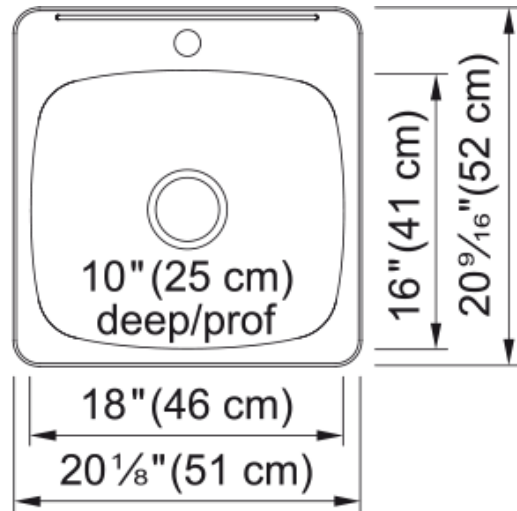

# Steel Queen Drop In Sink QSLA2225-8-4N | 101.0652.568

### Product Dimensions

Exterior size: right to left	25.236
Exterior size: front to back	21.969
Large bowl size: right to left	22.992
Large bowl size: front to back	10
Large bowl: depth	8

### Installation

Minimum cabinet size	27"
----------------------	-----

### Product specifications

Installation type	Topmount / drop in
Drain hole	3 1/2"
Position of drainer	No drainer