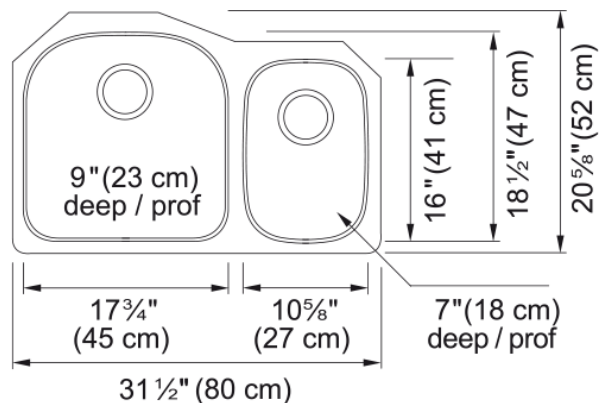

Steel Queen Undermount Sink QCU2031R-9 | 122.0045.000

Technical Data

Aspect

Sink type	Sink
Type of material	Stainless steel
Number of bowls	1,5
Color	Steel
Surface finish	Silk

Product Dimensions

Exterior size: right to left	31.496
Exterior size: front to back	20.591
Large bowl size: right to left	17.717
Large bowl size: front to back	18.504
Large bowl: depth	9.055
Small bowl size: right to left	10.63
Small bowl size: front to back	16
Small bowl: depth	7.992

Installation

Minimum cabinet size	33"
----------------------	-----

Product specifications

Installation type	Undermount
Drain hole	3 1/2"
Position of drainer	No drainer

Product identification

Product brand	Kindred
Collection	Steel Queen
Certified by	CSA