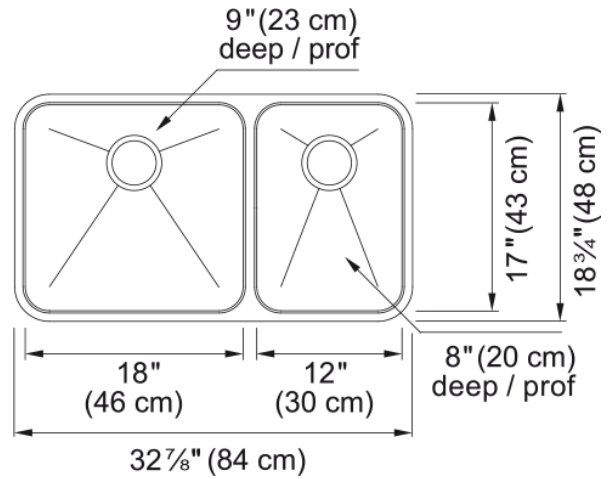

Steel Queen Undermount Sink QCU1933R-9 | 122.0183.153

Technical Data

Aspect

Sink type	Sink
Type of material	Stainless steel
Number of bowls	2
Color	Steel
Surface finish	Silk

Product Dimensions

Exterior size: right to left	32.874
Exterior size: front to back	18.74
Large bowl size: right to left	18
Large bowl size: front to back	17
Large bowl: depth	9.055
Small bowl size: right to left	12.008
Small bowl size: front to back	17.008
Small bowl: depth	7.992

Installation

Minimum cabinet size	33"
----------------------	-----

Product specifications

Installation type	Undermount
Drain hole	3 1/2"
Position of drainer	No drainer

Product identification

Product brand	Kindred
Collection	Steel Queen
Certified by	CSA