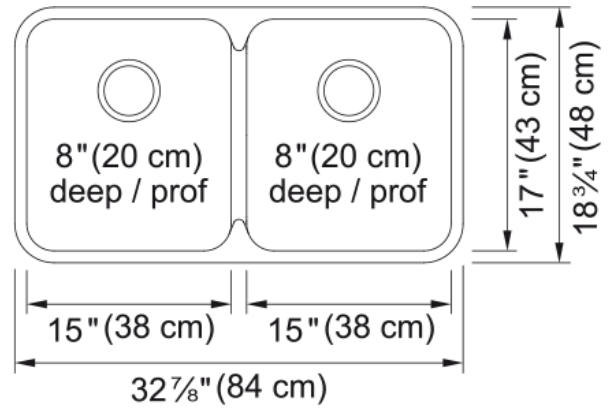

## Technical Data

### Product Dimensions

Exterior size: right to left	32.874
Exterior size: front to back	18.74
Large bowl size: right to left	15
Large bowl size: front to back	17.008
Large bowl: depth	7.992
Small bowl size: right to left	15
Small bowl size: front to back	17.008
Small bowl: depth	7.992

### Installation

Minimum cabinet size	36"
----------------------	-----