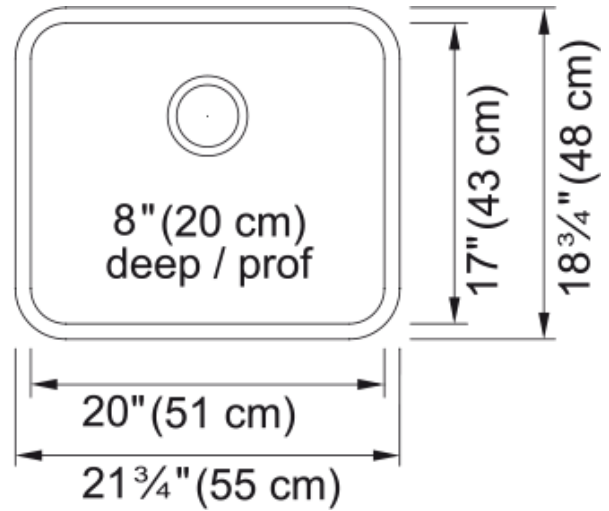

Steel Queen Undermount Sink QSUA1922-8N | 122.0651.372

Technical Data

Aspect

Sink type	Sink
Type of material	Stainless steel
Number of bowls	1
Color	Steel
Surface finish	Silk

Product Dimensions

Exterior size: right to left	21.654
Exterior size: front to back	18.898
Large bowl size: right to left	20.079
Large bowl size: front to back	16.929
Large bowl: depth	8

Installation

Minimum cabinet size	27"
----------------------	-----

Product specifications

Installation type	Undermount
Drain hole	3 1/2"
Position of drainer	No drainer

Product identification

Product brand	Kindred
Collection	Steel Queen
Certified by	CSA