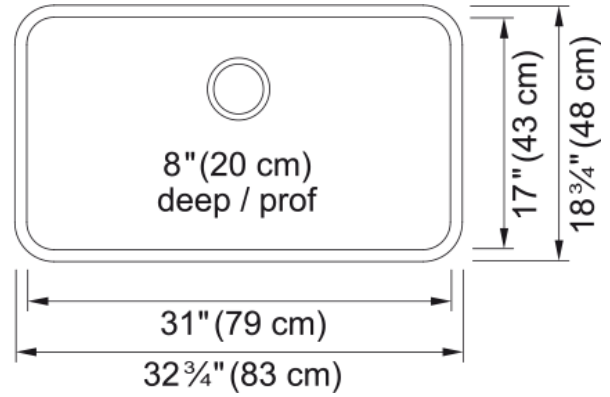

Steel Queen Undermount Sink QSUA1933-8N | 122.0620.085

Technical Data

Aspect

Sink type	Sink
Type of material	Stainless steel
Number of bowls	1
Color	Steel
Surface finish	Silk

Product Dimensions

Exterior size: right to left	32.677
Exterior size: front to back	18.898
Large bowl size: right to left	31.102
Large bowl size: front to back	16.929
Large bowl: depth	7.874

Installation

Minimum cabinet size	36"
----------------------	-----

Product specifications

Installation type	Undermount
Drain hole	3 1/2"
Position of drainer	No drainer

Product identification

Product brand	Kindred
Collection	Steel Queen
Certified by	CSA