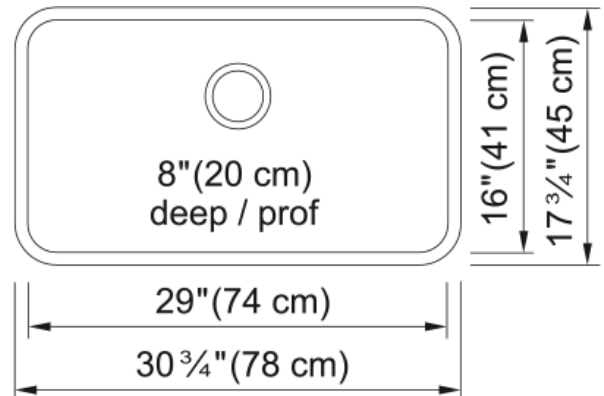

Steel Queen Undermount Sink QSUA1831-8N | 122.0620.103

Technical Data

Aspect

| | |
|------------------|-----------------|
| Sink type | Sink |
| Type of material | Stainless steel |
| Number of bowls | 1 |
| Color | Steel |
| Surface finish | Silk |

Product Dimensions

| | |
|--------------------------------|--------|
| Exterior size: right to left | 30.709 |
| Exterior size: front to back | 17.717 |
| Large bowl size: right to left | 29.134 |
| Large bowl size: front to back | 16.142 |
| Large bowl: depth | 7.874 |

Installation

| | |
|----------------------|-----|
| Minimum cabinet size | 36" |
|----------------------|-----|

Product specifications

| | |
|---------------------|------------|
| Installation type | Undermount |
| Drain hole | 3 1/2" |
| Position of drainer | No drainer |