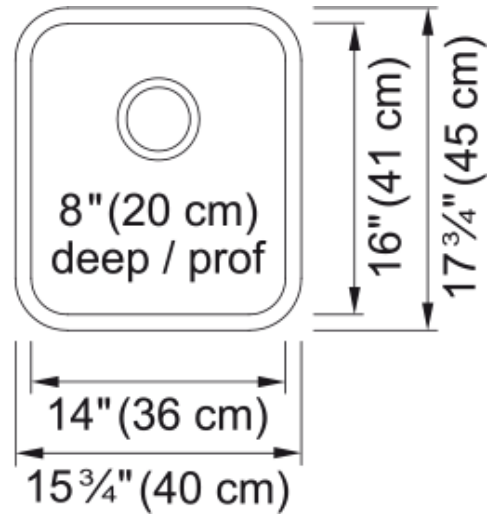

# Steel Queen Undermount Sink QSUA1816-8N | 122.0620.098

### Product Dimensions

Exterior size: right to left	15.748
Exterior size: front to back	17.717
Large bowl size: right to left	14.173
Large bowl size: front to back	16.142
Large bowl: depth	7.874

### Installation

Minimum cabinet size	21"
----------------------	-----

### Product specifications

Installation type	Undermount
Drain hole	3 1/2"
Position of drainer	No drainer