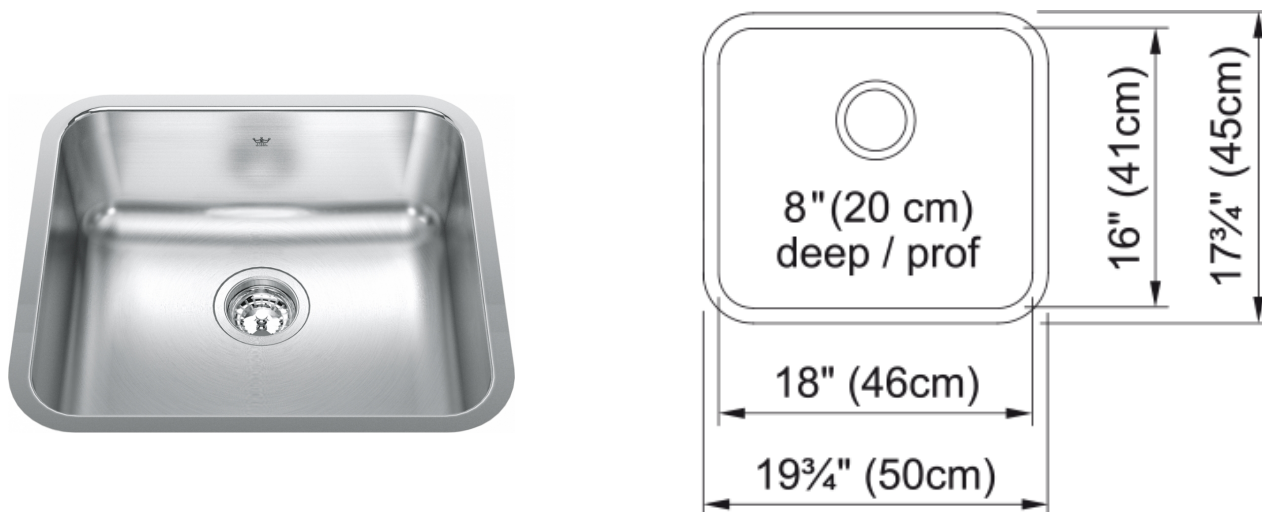

Steel Queen Undermount Sink QSUA1925-8N | 122.0169.261

Technical Data

Aspect

Sink type	Sink
Type of material	Stainless steel
Number of bowls	1
Color	Steel
Surface finish	Silk

Product Dimensions

Exterior size: right to left	24.803
Exterior size: front to back	18.898
Large bowl size: right to left	22.835
Large bowl size: front to back	16.929
Large bowl: depth	7.874

Installation

Minimum cabinet size	30"
----------------------	-----

Product specifications

Installation type	Undermount
Drain hole	3 1/2"
Position of drainer	No drainer

Product identification

Product brand	Kindred
Collection	Steel Queen
Certified by	CSA