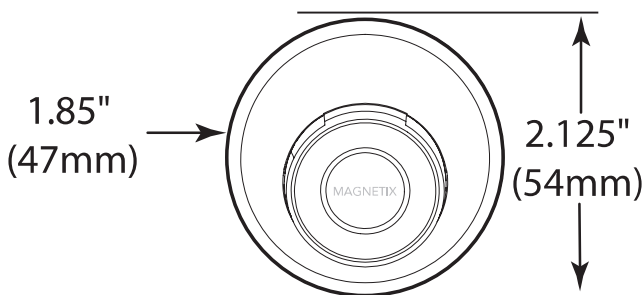

OPERATION

- Includes two installation options
 - 1) Mount to shower wall with screws and wall bracket
 - 2) Adhere with permanent, waterproof adhesive
- Installation with screws and wall bracket is recommended for installation with 3662EP, IN208H2, and IN208C2 series

**Magnetix™
Remote Dock**

Model: 186117 series
196117 series

FRONT VIEW

SIDE VIEW

CRITICAL DIMENSIONS

(DO NOT SCALE)