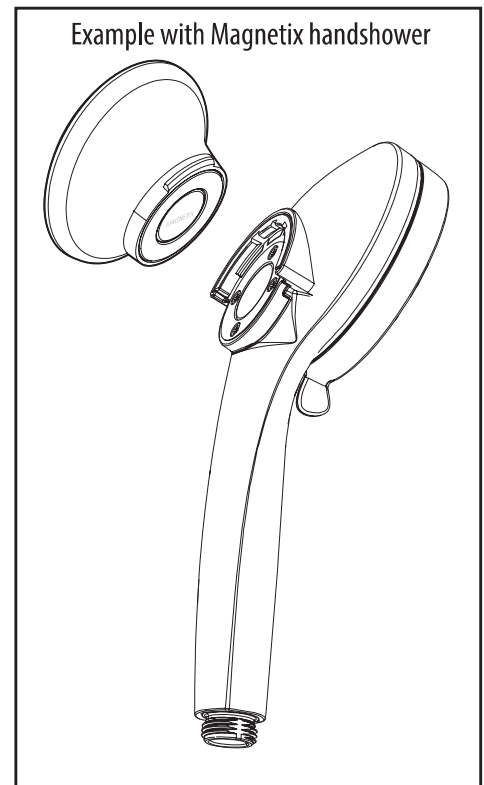

DESCRIPTION

- Remote dock for easy handshower access at any height
- Various finishes identified by suffix
- Works with Moen Magnetix handshowers
- Ideal for bathing children and pets, seated bathing and lowered height accessibility

OPERATION

- Includes two installation options
  1) Mount to shower wall with screws and wall bracket
  2) Adhere with permanent, waterproof adhesive
- Installation with screws and wall bracket is recommended for installation with 3662EP, IN208H2, and IN208C2 series

WARRANTY

1. Lifetime limited warranty against finish defects to the original homeowner
   - 10 year limited warranty when used in a multi-family installation
   - 5 year limited warranty when used in a commercial installation
2. Visit www.moen.com/support for complete details and limitations

Model: 186117 series
196117 series

FRONT VIEW

CRITICAL DIMENSIONS

(DO NOT SCALE)