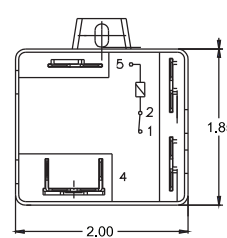

Features:

- 50/60 Hz
- cULus
- Contact rating 35 amp, 400 VAC
- Operating position tab up
- Instructions and wiring diagram included in each relay
- Class "B" insulation