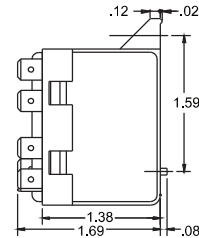

Features:

- 50/60 Hz
- cULus
- Contact rating 35 amp, 400 VAC
- Operating position tab up
- Instructions and wiring diagram included in each relay
- Class "B" insulation