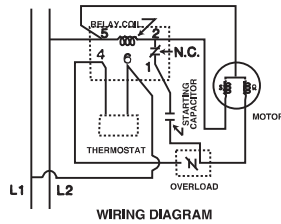

### Features:

- Genuine MARS relays replace thousands of O.E.M. models
- Non-positional
- Wide range of selectivity
- QC-6 Kit included with each relay to convert screw-on to push-on
- Instructions and wiring diagram included in each relay
- Universal break-off bracket on each relay. Simply snap-off parts not needed
- The six most popular relays available in a service kit—19001 MARS 6 PAK—complete cross reference guide included in each kit
- UL and CSA listings available

### Features:

- 50/60 Hz
- cULus
- Contact rating 35 amp, 400 VAC
- Operating position tab up
- Instructions and wiring diagram included in each relay
- Class "B" insulation