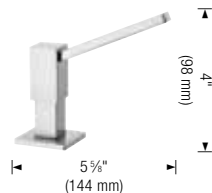

221014
Stainless Steel Grid
\$ 155

400949
Stainless Steel Grid
\$ 155

400950
Stainless Steel Grid
\$ 125

400951
Stainless Steel Grid
\$ 125

221206
Stainless Steel Grid
\$ 269

401215 NEW
TORRE soap dispenser
in Truffle **\$ 168**