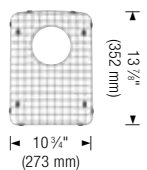

221013
Stainless Steel Grid
$ 125