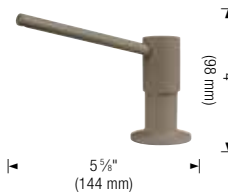

221014
Stainless Steel Grid
\$ 155

400949
Stainless Steel Grid
\$ 155

400950
Stainless Steel Grid
\$ 125

400951
Stainless Steel Grid
\$ 125

221206
Stainless Steel Grid
\$ 269

401215 NEW
TORRE soap dispenser
in Truffle **\$ 168**