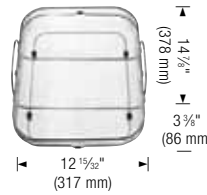

400238
Stainless Steel Mesh
Colander **$165**