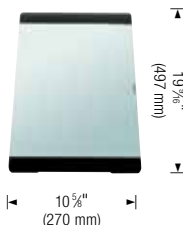

218620
Glass Cutting Board
$ 376