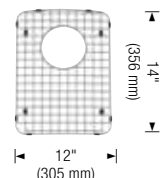

221014
Stainless Steel Grid
\$ 155

400949
Stainless Steel Grid
\$ 155

400950
Stainless Steel Grid
\$ 125

400951
Stainless Steel Grid
\$ 125

221206
Stainless Steel Grid
\$ 269

401215 NEW
TORRE soap dispenser
in Truffle **\$ 168**