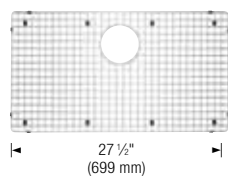

221014
Stainless Steel Grid
\$ 155

400949
Stainless Steel Grid
\$ 155

400950
Stainless Steel Grid
\$ 125

400951
Stainless Steel Grid
\$ 125

221206
Stainless Steel Grid
\$ 269

401215 NEW
TORRE soap dispenser
in Truffle **\$ 168**