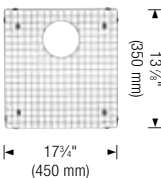

221014
Stainless Steel Grid
\$ 155

400949
Stainless Steel Grid
\$ 155

400950
Stainless Steel Grid
\$ 125

400951
Stainless Steel Grid
\$ 125

221206
Stainless Steel Grid
\$ 269

401215 NEW
TORRE soap dispenser
in Truffle **\$ 168**