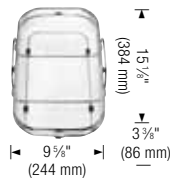

400237
Stainless Steel Mesh
Colander **$ 130**