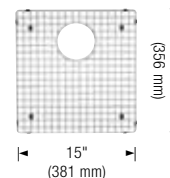

221014
Stainless Steel Grid
\$ 155

400949
Stainless Steel Grid
\$ 155

400950
Stainless Steel Grid
\$ 125

400951
Stainless Steel Grid
\$ 125

221206
Stainless Steel Grid
\$ 269

401215 NEW
TORRE soap dispenser
in Truffle **\$ 168**