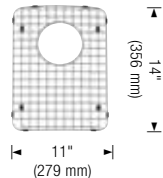

221014
Stainless Steel Grid
\$ 155

400949
Stainless Steel Grid
\$ 155

400950
Stainless Steel Grid
\$ 125

400951
Stainless Steel Grid
\$ 125

221206
Stainless Steel Grid
\$ 269

401215 NEW
TORRE soap dispenser
in Truffle **\$ 168**