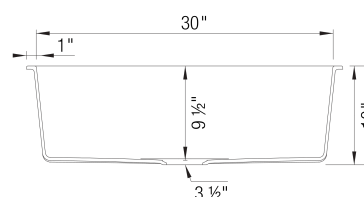

- Min cabinet size: 36 in (914 mm)

What is included:
Installation instructions, Cut-out template, Limited
Lifetime Warranty

Codes & Standards

CSA B45.8-18/ IAPMO Z403-2018

Optional Accessories

Sink Grid	221206
Floating Grid	233535
CapFlow Strainer Cover	517666
Undermount Clips	440851
Deluxe Steel Strainer	440029
Storage Caddy 40	527668