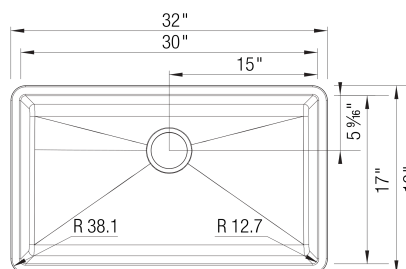

Sink Specifications

Color	SKU
Café	440147
Anthracite	440149
White	440150
Truffle	441297
Cinder	441478
Coal Black	442935
Soft White	443084
Volcano Gray	443121

PRECIS Super Single SILGRANIT