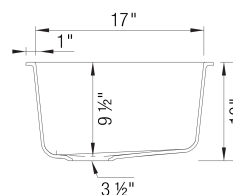

- Min cabinet size: 36 in (914 mm)

What is included:
Installation instructions, Cut-out template, Limited
Lifetime Warranty

Codes & Standards

CSA B45.8-18/ IAPMO Z403-2018

Optional Accessories

Sink Grid	221206
Floating Grid	233535
CapFlow Strainer Cover	517666
Undermount Clips	440851
Deluxe Steel Strainer	440029
Storage Caddy 40	527668