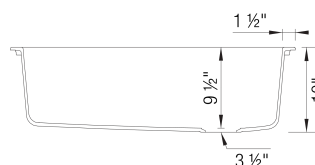

- Min cabinet size: 36 in (914 mm)

What is included:

Installation instructions, Cut-out template, Drop-in clips, Limited Lifetime Warranty

6 additional knock-out holes for accessories

Codes & Standards

CSA B45.8-18/ IAPMO Z403-2018