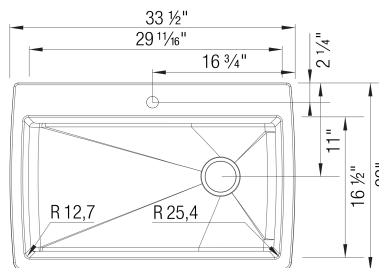

Design and Planning Tips

- Min cabinet size: 36 in (914 mm)

What is included:

Installation instructions, Cut-out template, Drop-in clips, Limited Lifetime Warranty

6 additional knock-out holes for accessories