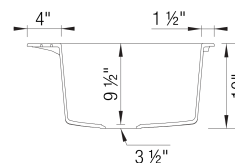

Warranty

BLANCO offers a limited lifetime warranty on all sinks and faucets, as well as a one-year warranty on all custom accessories.

Code/Standards Compliance

BLANCO sinks and faucets are third-party tested and certified to standards and listed by applicable certification bodies. For more information on individual product listings, contact our office or listing organization.

View our how-to videos to learn more about installing and caring for BLANCO products:
<https://www.blanco.com/us-en/service/how-to-videos/how-to-videos-for-sinks/>

Questions? Contact us today

BLANCO America, Inc.
110 Mount Holly By-Pass
Lumberton, NJ 08048

Phone & Fax
Phone: 888-668-6201
Fax: 609-668-6211

While BLANCO endeavors to provide accurate information, all dimensions are nominal, cannot be guaranteed, and are subject to change or cancellation. BLANCO assumes no responsibility for use of superseded or voided specifications.