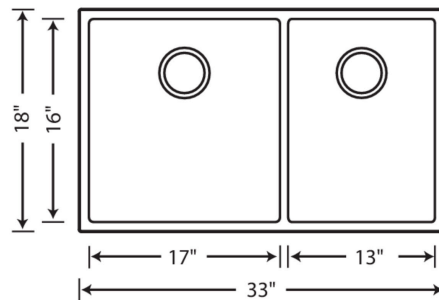

### Design and Planning Tips

- Min cabinet size: 36 in
- Bowl depth: 9 1/2 in ( 240.0 mm )

What is included:

Installation instructions, Sink template, Limited lifetime warranty, Drains NOT included., Sink clips are not included and may be ordered separately.

Bowl Depths: 9-1/2" & 9-1/2"

Required outside cabinet: 36"

Cutout Size: Template provided with approximate 1/8" reveal

Codes/Standards: CSA B45.8-18/ IAPMO Z403-2018