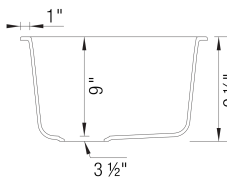

- Min cabinet size: 21 in (533 mm)

What is included:
Installation instructions, Cut-out template, Limited
Lifetime Warranty

Codes & Standards

CSA B45.8-18/ IAPMO Z403-2018

Optional Accessories

Sink Grid	222466
CapFlow Strainer Cover	517666
Undermount Clips	440851