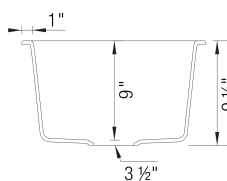

- Min cabinet size: 21 in (533 mm)

What is included:
Installation instructions, Cut-out template, Limited
Lifetime Warranty

Codes & Standards

CSA B45.8-18/ IAPMO Z403-2018

Optional Accessories

Sink Grid	222466
CapFlow Strainer Cover	517666
Undermount Clips	440851