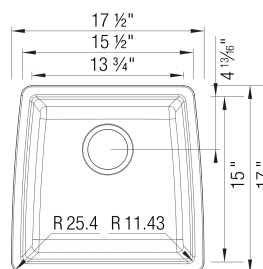

PERFORMA Bar SILGRANIT