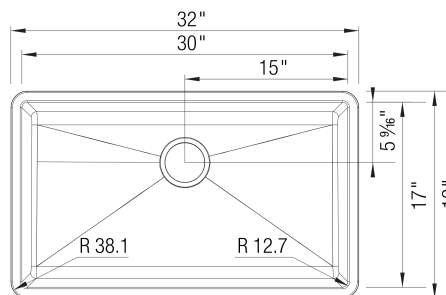

Design and Planning Tips

- Min cabinet size: 36 in

What is included:

Installation instructions, Cut-out template, Limited Lifetime Warranty

To prevent damage, sink must be shipped on a pallet.

Codes & Standards