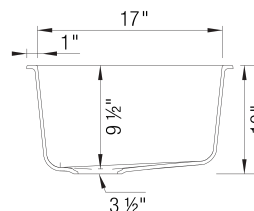

Optional Accessories

Sink Grid	221206
Floating Grid	233535
CapFlow Strainer Cover	517666
Undermount Clips	440851

Warranty

BLANCO offers a limited lifetime warranty on all sinks and faucets, as well as a one-year warranty on all custom accessories.

Code/Standards Compliance

BLANCO sinks and faucets are third-party tested and certified to standards and listed by applicable certification bodies. For more information on individual product listings, contact our office or listing organization.

View our how-to videos to learn more about installing and caring for BLANCO products:

<https://www.blanco.com/us-en/service/how-to-videos/how-to-videos-for-sinks/>

Questions? Contact us today

BLANCO America, Inc.
110 Mount Holly By-Pass
Lumberton, NJ 08048

Phone & Fax
Phone: 888-668-6201
Fax: 609-668-6211

While BLANCO endeavors to provide accurate information, all dimensions are nominal, cannot be guaranteed, and are subject to change or cancellation. BLANCO assumes no responsibility for use of superseded or voided specifications.