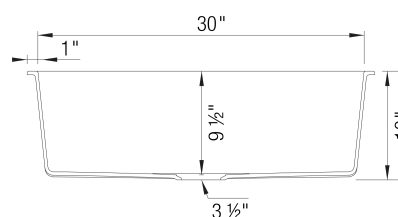

Design and Planning Tips

- Min cabinet size: 36 in

What is included:

Installation instructions, Cut-out template, Limited Lifetime Warranty

To prevent damage, sink must be shipped on a pallet.

Codes & Standards