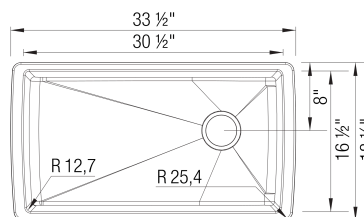

Design and Planning Tips

- Min cabinet size: 36 in

What is included:
Installation instructions, Cut-out template, Limited Lifetime Warranty

6 additional knock-out holes for accessories
To protect from damage, sink must ship on a pallet