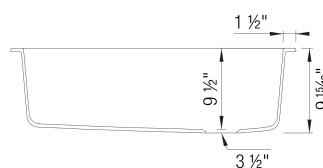

Design and Planning Tips

- Min cabinet size: 36 in

What is included:
Installation instructions, Cut-out template, Limited Lifetime Warranty

6 additional knock-out holes for accessories
To protect from damage, sink must ship on a pallet