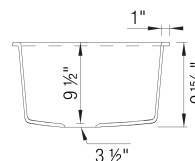

Warranty

BLANCO offers a limited lifetime warranty on all sinks and faucets, as well as a one-year warranty on all custom accessories.

Code/Standards Compliance

BLANCO sinks and faucets are third-party tested and certified to standards and listed by applicable certification bodies. For more information on individual product listings, contact our office or listing organization.

View our how-to videos to learn more about installing and caring for BLANCO products:
<https://www.blanco.com/us-en/service/how-to-videos/how-to-videos-for-sinks/>

Questions? Contact us today

BLANCO America, Inc.
110 Mount Holly By-Pass
Lumberton, NJ 08048

Phone & Fax
Phone: 888-668-6201
Fax: 609-668-6211

While BLANCO endeavors to provide accurate information, all dimensions are nominal, cannot be guaranteed, and are subject to change or cancellation. BLANCO assumes no responsibility for use of superseded or voided specifications.