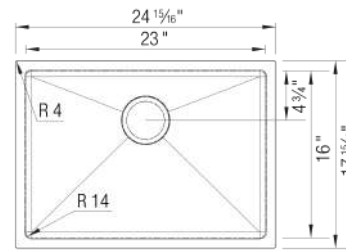

QUATRUS R15 Medium Stainless steel satin polish

Warranty

BLANCO offers a limited lifetime warranty on all sinks and faucets, as well as a one-year warranty on all custom accessories.

Code/Standards Compliance

BLANCO sinks and faucets are third-party tested and certified to standards and listed by applicable certification bodies. For more information on individual product listings, contact our office or listing organization.

View our how-to videos to learn more about installing and caring for BLANCO products:
<https://www.blanco.com/us-en/service/how-to-videos/how-to-videos-for-sinks/>

Questions? Contact us today

BLANCO America, Inc.
110 Mount Holly By-Pass
Lumberton, NJ 08048

Phone & Fax
Phone: 888-668-6201
Fax: 609-668-6211

While BLANCO endeavors to provide accurate information, all dimensions are nominal, cannot be guaranteed, and are subject to change or cancellation. BLANCO assumes no responsibility for use of superseded or voided specifications.