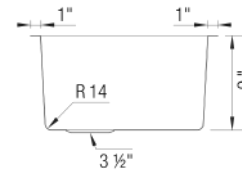

QUATRUS R15 Medium Stainless steel satin polish

Warranty

BLANCO offers a limited lifetime warranty on all sinks and faucets, as well as a one-year warranty on all custom accessories.

Code/Standards Compliance

BLANCO sinks and faucets are third-party tested and certified to standards and listed by applicable certification bodies. For more information on individual product listings, contact our office or listing organization.

View our how-to videos to learn more about installing and caring for BLANCO products:
<https://www.blanco.com/us-en/service/how-to-videos/how-to-videos-for-sinks/>

Questions? Contact us today

BLANCO America, Inc.
110 Mount Holly By-Pass
Lumberton, NJ 08048

Phone & Fax
Phone: 888-668-6201
Fax: 609-668-6211

While BLANCO endeavors to provide accurate information, all dimensions are nominal, cannot be guaranteed, and are subject to change or cancellation. BLANCO assumes no responsibility for use of superseded or voided specifications.