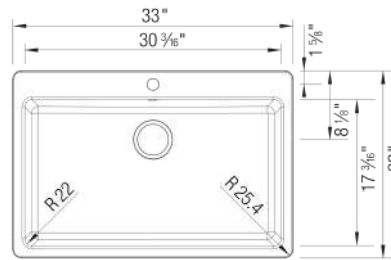

LIVEN 33 Super Single SILGRANIT

Design and Planning Tips

- Min cabinet size: 36 in (914 mm)
- Rim height: 1/4 in (7 mm)

What is included:

Installation instructions, Cut-out template, Drop-in clips, Limited Lifetime Warranty

4 additional knock-out holes for accessories
Undermount or drop-in installation