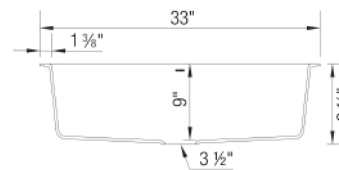

- Min cabinet size: 36 in (914 mm)
- Rim height: 1/4 in (7 mm)

What is included:

Installation instructions, Cut-out template, Drop-in clips, Limited Lifetime Warranty

4 additional knock-out holes for accessories
Undermount or drop-in installation