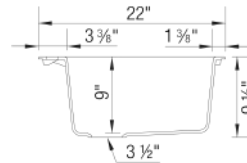

Optional Accessories

Sink Grid	235914
Storage Caddy 20	527667

Warranty

BLANCO offers a limited lifetime warranty on all sinks and faucets, as well as a one-year warranty on all custom accessories.

Code/Standards Compliance

BLANCO sinks and faucets are third-party tested and certified to standards and listed by applicable certification bodies. For more information on individual product listings, contact our office or listing organization.

View our how-to videos to learn more about installing and caring for BLANCO products:
<https://www.blanco.com/us-en/service/how-to-videos/how-to-videos-for-sinks/>

Questions? Contact us today

BLANCO America, Inc.
110 Mount Holly By-Pass
Lumberton, NJ 08048

Phone & Fax
Phone: 888-668-6201
Fax: 609-668-6211

While BLANCO endeavors to provide accurate information, all dimensions are nominal, cannot be guaranteed, and are subject to change or cancellation. BLANCO assumes no responsibility for use of superseded or voided specifications.