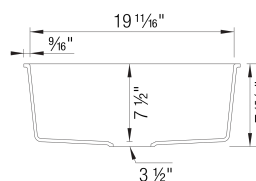

Design and Planning Tips

- Min cabinet size: 24 in (610 mm)

What is included:
Installation instructions, Cut-out template, Limited
Lifetime Warranty

Codes & Standards

CSA B45.8-18/ IAPMO Z403-2018