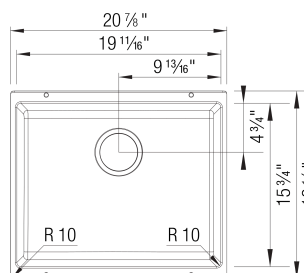

Sink Specifications

Color	SKU
White	513426
Anthracite	513428
Café	515652
Truffle	517677
Cinder	519049
Coal Black	442933
Volcano Gray	527414
Soft White	527405

PRECIS 21 SILGRANIT

Design and Planning Tips

- Min cabinet size: 24 in (610 mm)