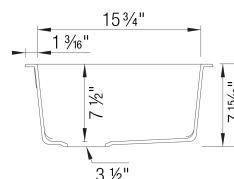

What is included:
Installation instructions, Cut-out template, Limited
Lifetime Warranty

Codes & Standards

CSA B45.8-18/ IAPMO Z403-2018

Optional Accessories

Floating Grid	233542
Sink Grid	221014
CapFlow Strainer Cover	517666
Undermount Clips	440851