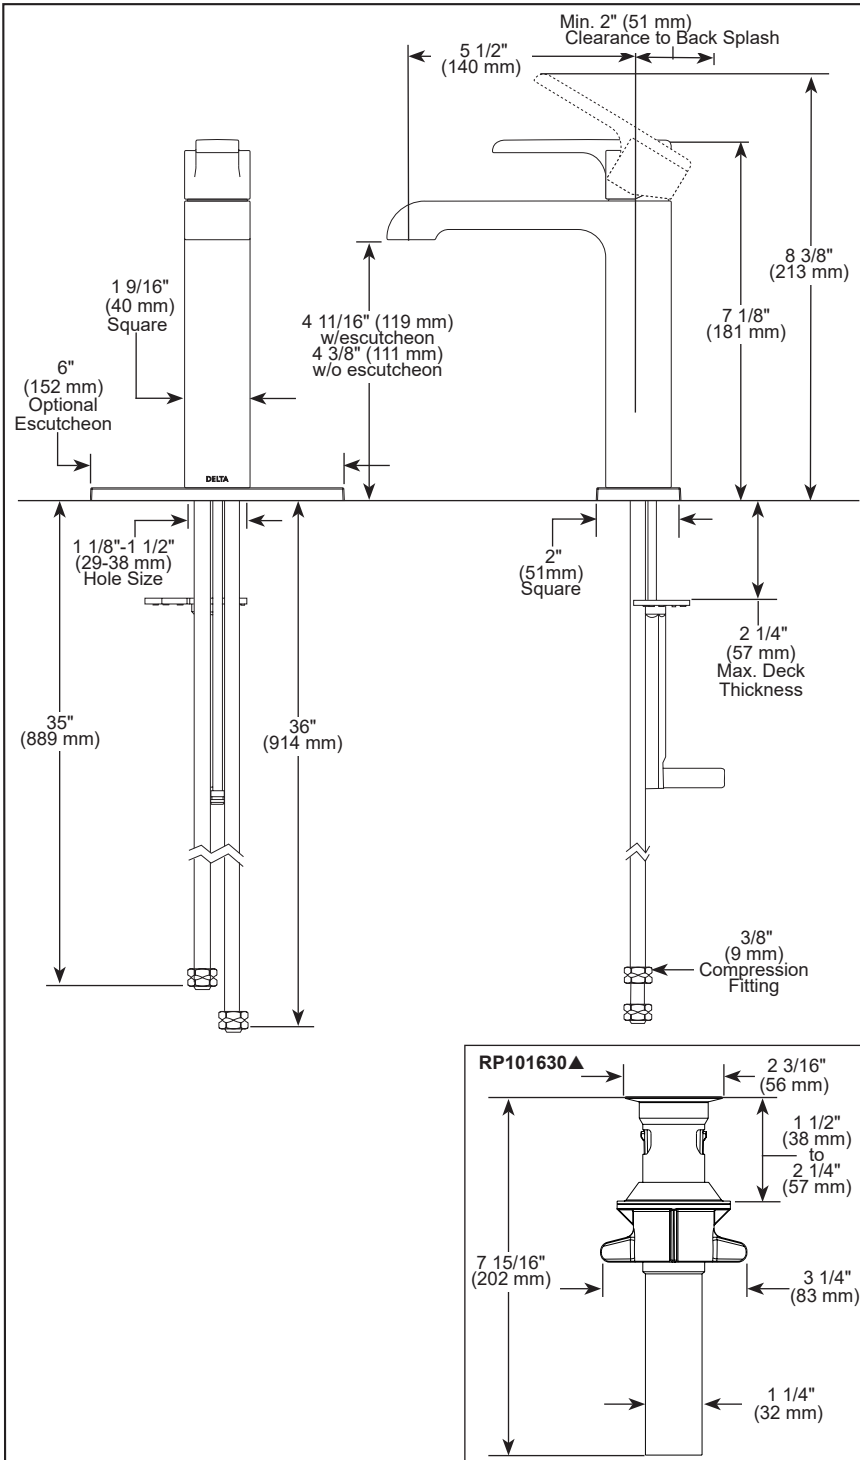

see what Delta can doSM

BATHROOM FAUCET

- Ara[®] Bath Collection
- Single Handle Deck Mount

STANDARD SPECIFICATIONS:

- Max flow rate 1.2 gpm @ 60 psi, 4.5 L/min @ 414 kPa, stream straightener type flow
- GPM indicates max flow rate 1.0 gpm @ 60 psi, 3.8 L/min @ 414 kPa, stream straightener type flow
- HGM indicates max flow rate 0.5 gpm @ 60 psi, 1.9 L/min @ 414 kPa, stream straightener type flow
- One or three-hole mount (escutcheon included)
- Diamond coated ceramic cartridge
- 1/4" O.D. straight, staggered PEX supply lines
- Optional red/blue indicator ring provided with model
- Models have metal drain with push pop-up type fitting with plated flange and stopper, no lift rod hole
- Solid metal fabricated spout

COMPLIES WITH:

- ASME A 112.18.1 / CSA B125.1
- ASME A 112.18.2 / CSA B125.2
- NSF/ANSI/CAN 61 & 372
- EPA WaterSense[®] - applies to 567LF-MPU, 567LF-TP, 567LF-GPM-MPU only
- ICC/ANSI A117.1

▲ Designate Proper Finish Suffix

DSP-L-567LF-MPU Rev. L

Delta Faucet Company

55 E. 111th Street, Carmel, IN 46280
350 South Edgeware Road, St. Thomas, ON N5P 4L1
© 2025 Delta Faucet Company