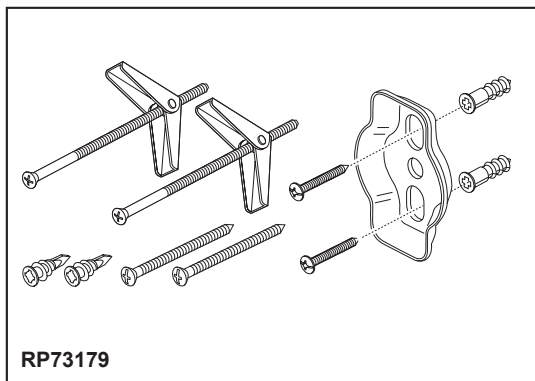

▲ Designate proper finish suffix