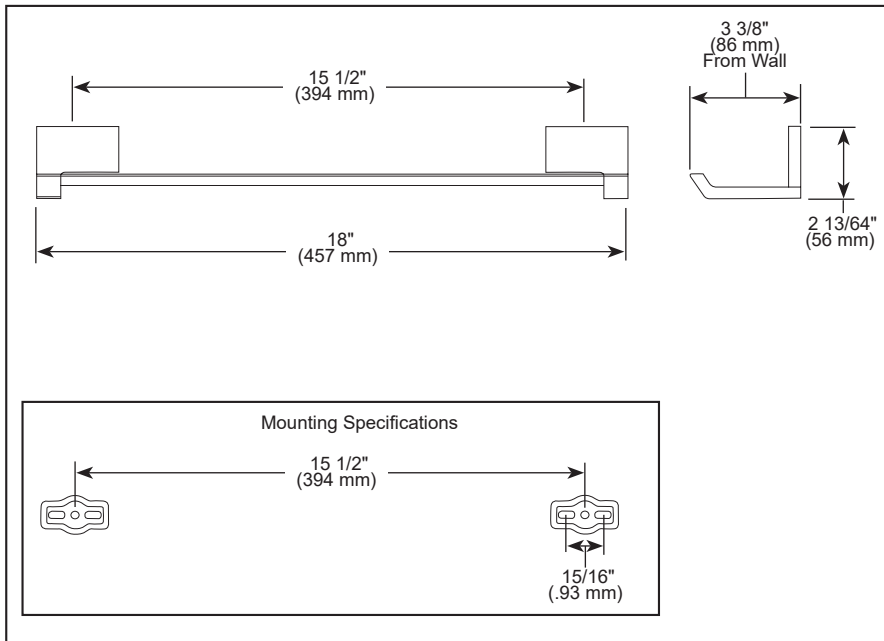

## ACCESSORIES

- Siderna® Bath Collection
- 18" Towel Bar

### STANDARD SPECIFICATIONS:

- Wood blocking is preferable behind all wall surfaces. If wood blocking is not available, the following fasteners are suggested: Tile/Masonry-Plastic or lead Anchors; Plaster/drywall-Toggle bolts.
- Mounting hardware and mounting instructions included with product.
- Note: Only plastic anchors are included with the mounting hardware.