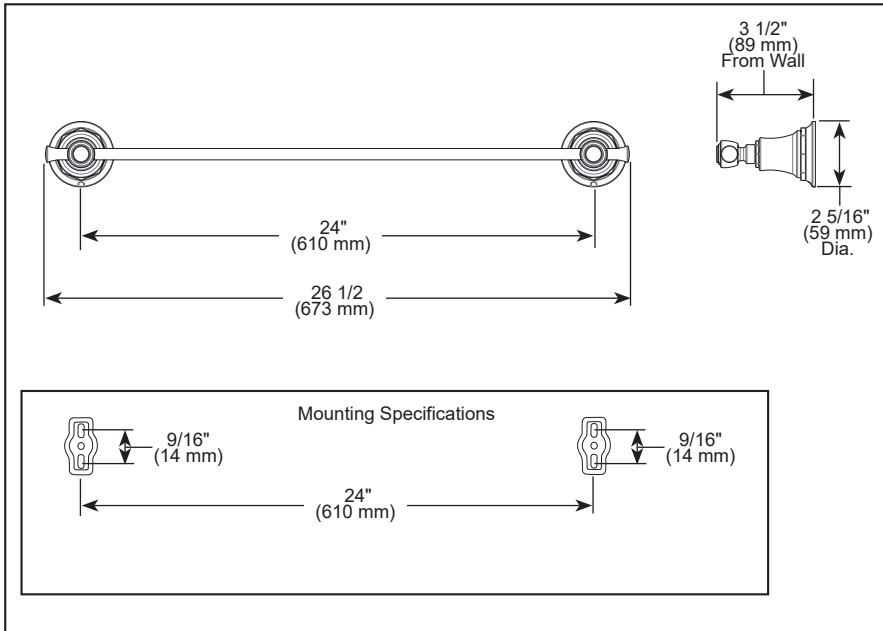

BRIZO®

ACCESSORIES

- Rook® Collection
- 24" Towel Bar

STANDARD SPECIFICATIONS:

- Wood blocking is preferable behind all wall surfaces. If wood blocking is not available, try finding a wood stud to anchor at least one end of this accessory.
- Mounting hardware and mounting instructions included with product.
- Note: Plastic anchors, screws, toggle bolts, and mounting brackets are included with the mounting hardware.