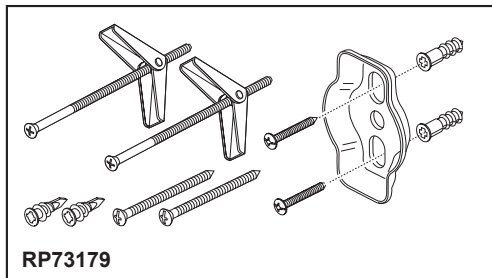

▲ Designate proper finish suffix