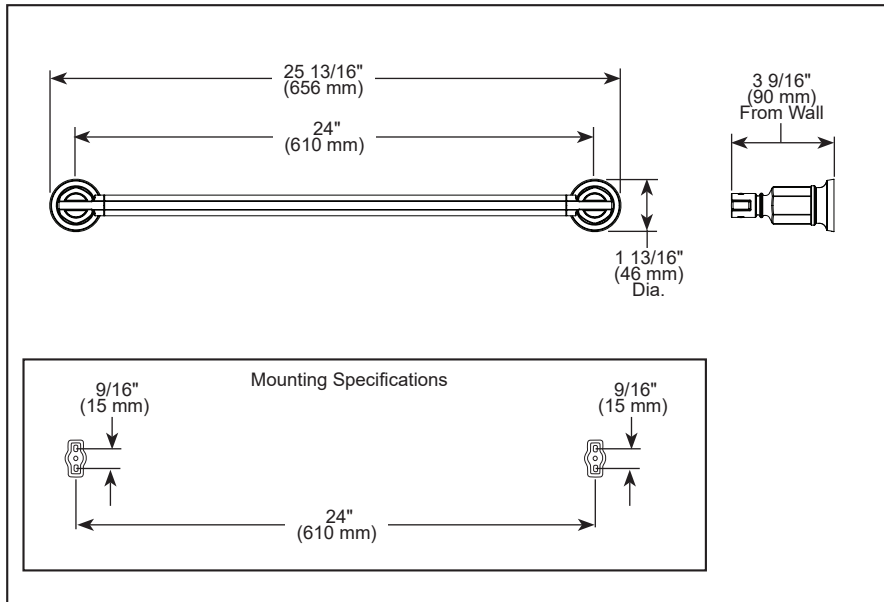

BRIZO®

ACCESSORIES

- Invari® Collection
- 24" Towel Bar

STANDARD SPECIFICATIONS:

- Wood blocking is preferable behind all wall surfaces. If wood blocking is not available, try finding a wood stud to anchor at least one end of this accessory.
- Mounting hardware and mounting instructions included with product.
- Note: Plastic anchors, screws, toggle bolts, and mounting brackets are included with the mounting hardware.
- All metal construction