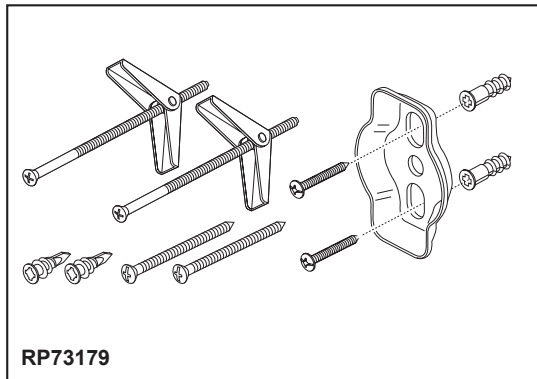

▲ Designate proper finish suffix