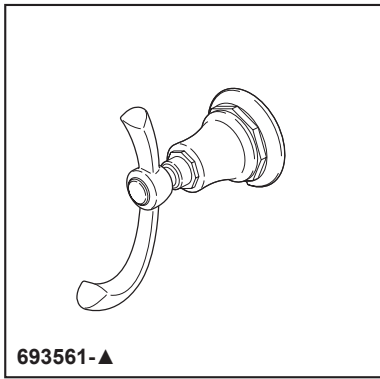

BRIZO®

ACCESSORIES

- Rook® Collection
- Double Robe Hook

STANDARD SPECIFICATIONS:

- Wood blocking is preferable behind all wall surfaces. If wood blocking is not available, try finding a wood stud to anchor this accessory.
- Mounting hardware and mounting instructions included with product.
- Note: Plastic anchors, screws, toggle bolts, and mounting brackets are included with the mounting hardware.