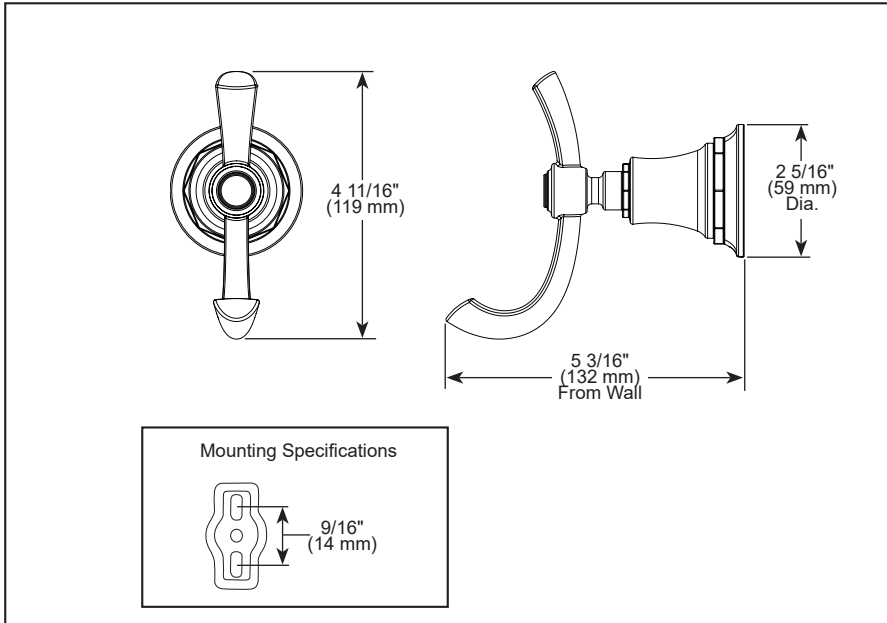

BRIZO®

ACCESSORIES

- Rook® Collection
- Double Robe Hook

STANDARD SPECIFICATIONS:

- Wood blocking is preferable behind all wall surfaces. If wood blocking is not available, try finding a wood stud to anchor this accessory.
- Mounting hardware and mounting instructions included with product.
- Note: Plastic anchors, screws, toggle bolts, and mounting brackets are included with the mounting hardware.