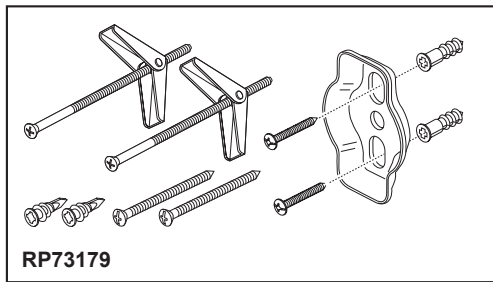

▲ Designate proper finish suffix