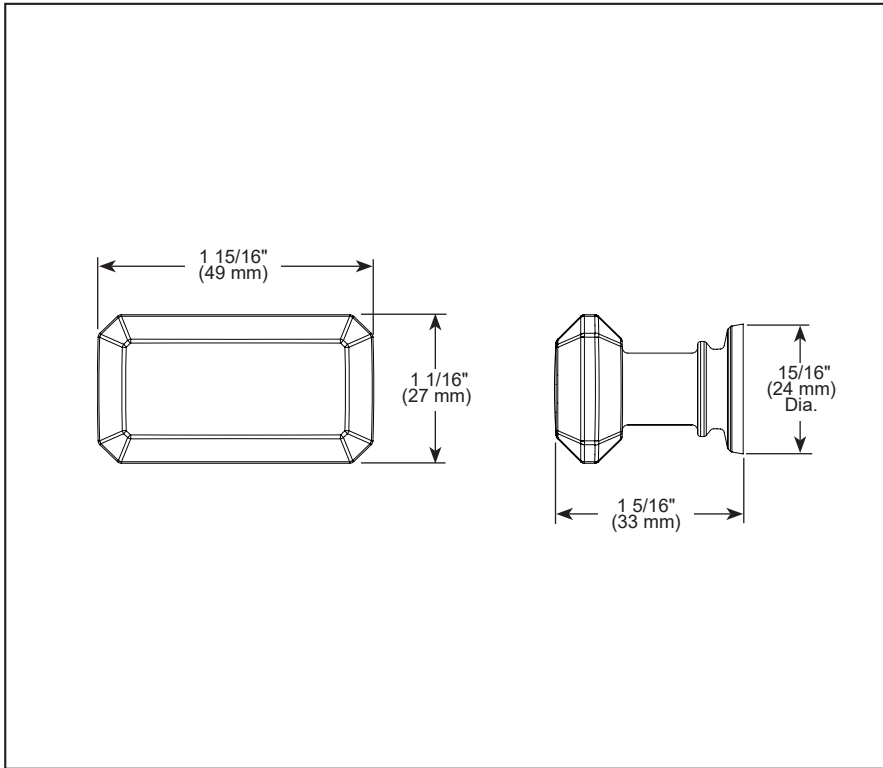

BRIZO®

ACCESSORIES

- Invari® Bath Collection
- Drawer Knob

STANDARD SPECIFICATIONS:

- Mounting hardware (8-32 UNC screws) included with product
- All metal construction

WARRANTY

- Parts and Finish – Lifetime limited warranty; or for commercial purchasers, 10 years for multi-family residential (apartments and condominiums) and 5 years for all other commercial uses, in each case from the date the product is received by the original purchaser or their authorized representative (installation contractor, etc.).
- Please go to www.brizo.com for the complete details of our limited warranty.