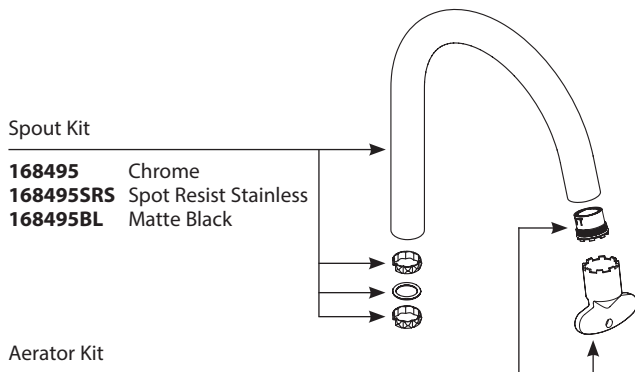

■ Order by Part Number

There is more than one version of this model.
Page down to identify the version you have.

ALIGN™ Single-Handle High Arc Kitchen Faucet		
<u>MODELS</u>	<u>FINISH</u>	<u>SIDESPRAW</u>
7165	Chrome	Yes
7165SRS	Spot Resist Stainless	Yes
7165BL	Matte Black	Yes
7365	Chrome	No
7365SRS	Spot Resist	No
7365BL	Matte Black	No