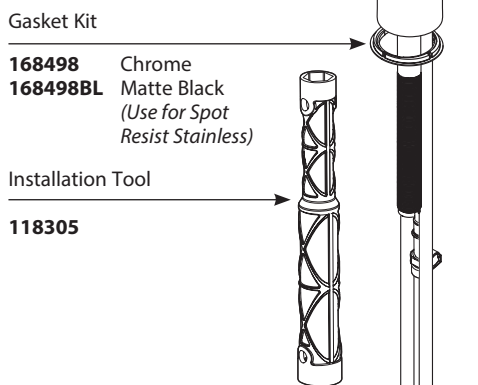

■ Order by Part Number

There is more than one version of this model.
Page down to identify the version you have.

ALIGN™ Single-Handle High Arc Kitchen Faucet		
<u>MODELS</u>	<u>FINISH</u>	<u>SIDESPRAW</u>
7165	Chrome	Yes
7165SRS	Spot Resist Stainless	Yes
7165BL	Matte Black	Yes
7365	Chrome	No
7365SRS	Spot Resist	No
7365BL	Matte Black	No