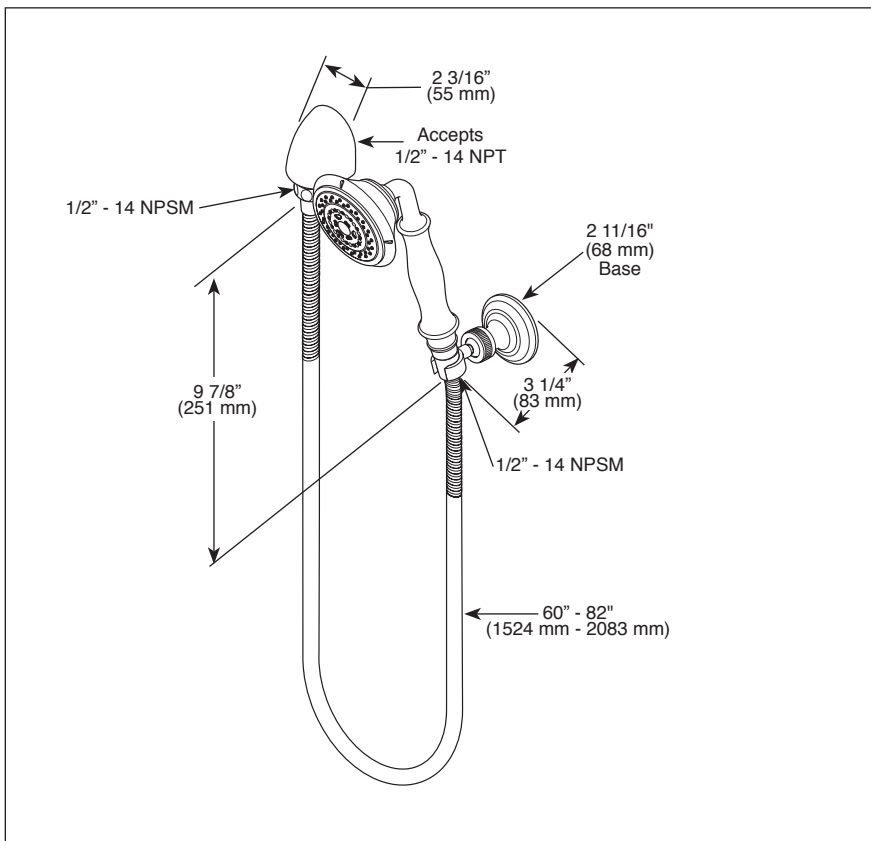

▲ Designate proper finish suffix

Brizo Kitchen & Bath Company reserves the right (1) to make changes in specifications and materials, and (2) to change or discontinue models, both without notice or obligation. Dimensions are for reference only. See current full-line price book or www.brizo.com for finish options and product availability.

BSP-B-85810 Rev. F

Brizo Kitchen & Bath Faucet Company
55 E. 111th Street, Carmel, IN 46280
350 South Edgeware Road, St. Thomas, ON N5P 4L1
© 2025 Brizo Kitchen & Bath Faucet Company