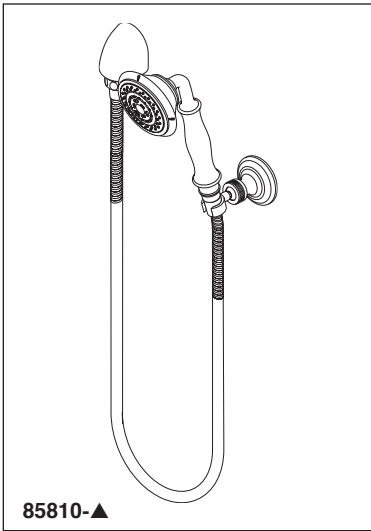

BRIZO®

WALL MOUNT HAND SHOWER

- Baliza® Bath Collection
- 3 Function Hand Shower
- Wall Mounted Elbow Included

FEATURES:

- Touch-Clean® Spray Holes

STANDARD SPECIFICATIONS:

- Max. flow rate 1.75 gpm @ 80 psi, 6.6 L/min @ 550 kPa
- 3 spray settings: massage, full and aerated soft spray
- Certified dual check valves
- 60" - 82" (1524 mm - 2083 mm) stretchable finished metal hose

COMPLIES WITH:

- ASME A112.18.1 / CSA B125.1♦
- EPA WaterSense®
- ♦ Your Brizo hand shower incorporates a backflow protection system that has been tested to be in compliance with ASME A112.18.3 and ASME A112.18.1/CSA B125.1. It incorporates two certified check valves in series, which operate independently and are integral, non-serviceable parts of the wand assembly.