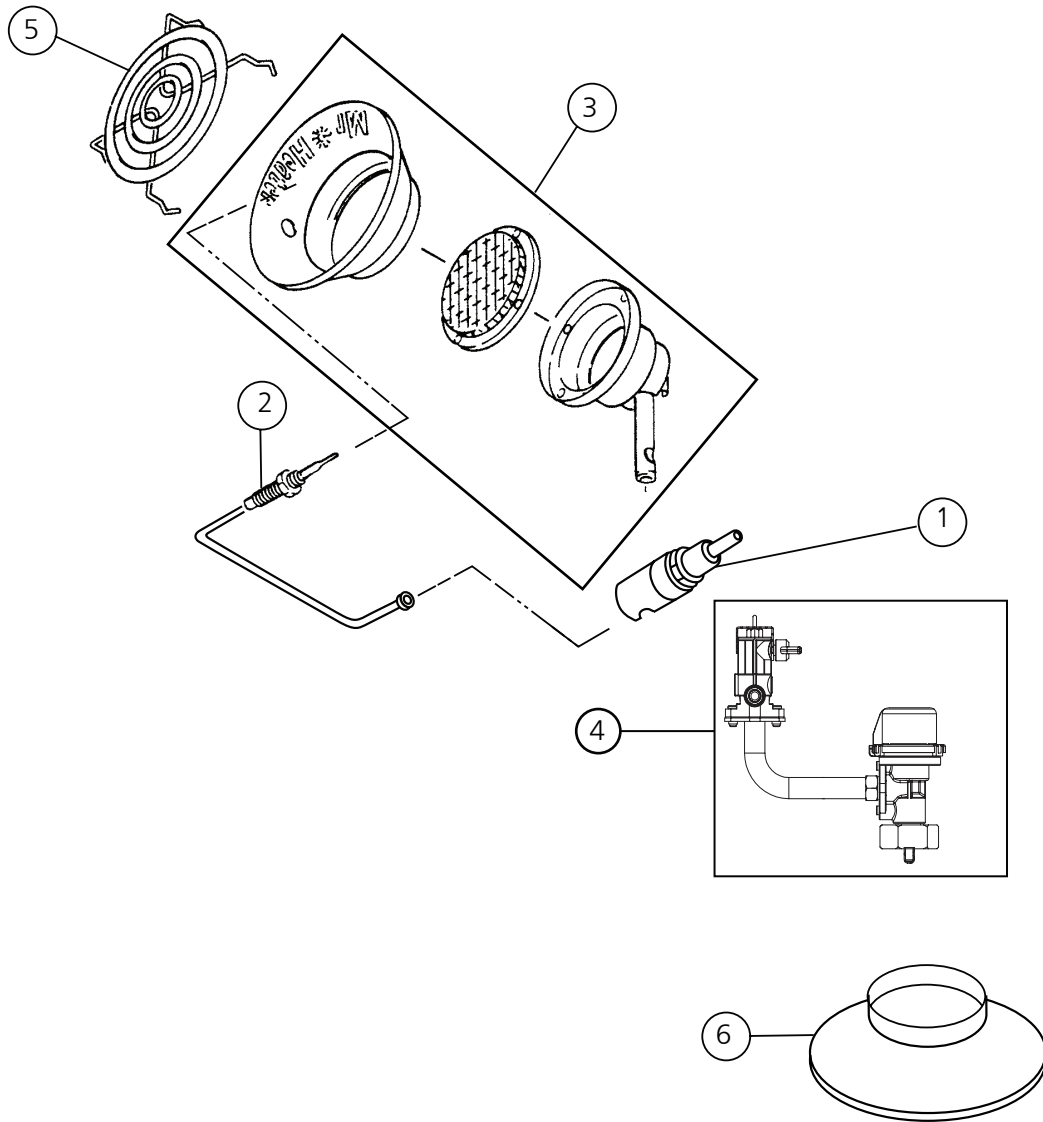

NEVER LEAVE THE HEATER UNATTENDED WHILE BURNING!

Mr. Heater • Gas-Fired Infra-Red Portable Heater • Model #MH15

Replacement Parts List for Heater Model MH15

Item No.	Stock No.	Description
1	F237416	Replacement Safety Shutoff w/ Orifice Assembly
2	F237425	12" Thermocouple Lead
3	42110	Complete Assembly (Reflector, Screen, Plenum)
4	42131	Replacement Regulator w/Safety Shutoff and Thermocouple
5	17413	Wire Guard
6	75217	Plastice Stand