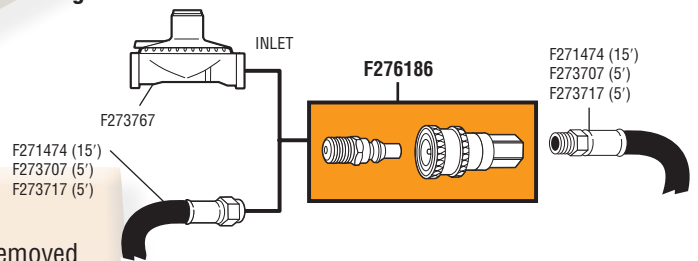

- 80,000 BTU capacity
- 1/2 P.S.I. rated
- Excess flow safety
- Thermal shutoff
- Automatic shutoff when plug is removed
- Additional safety valve shutoff
- UL Listed

B. F276186

Propane/Natural Gas 1/4" Quick Connector & Excess Flow Male Plug

(1/4" Male Pipe Thread x 1/4" Female Pipe Thread)

Features:

- 80,000 BTU capacity
- 250 P.S.I. rated
- Excess flow safety
- Thermal shutoff
- Auto shutoff when plug is removed
- UL Listed

C. F276187

Propane/Natural Gas 3/8" Quick Connector & Full Flow Male Plug

(3/8" Male Pipe Thread x 3/8" Female Pipe Thread)

Features:

- All BTU Capacities
- 1/2 P.S.I. rated
- Automatic shutoff when plug is removed
- UL Listed

D. F276190

Propane/Natural Gas Connector & Full Flow Male Plug

(1/4" Male Pipe Thread x 1/4" Female Pipe Thread)

Features:

- All BTU capacities
- 1/2 P.S.I. rated
- Automatic shutoff when plug is removed
- UL Listed