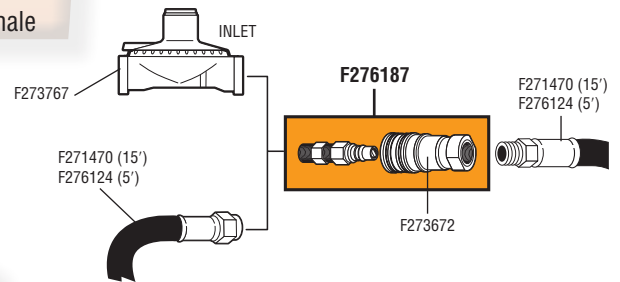

- 80,000 BTU capacity
- 1/2 P.S.I. rated
- Excess flow safety
- Thermal shutoff
- Automatic shutoff when plug is removed
- Additional safety valve shutoff
- UL Listed

B. F276186

Propane/Natural Gas 1/4" Quick Connector & Excess Flow Male Plug

(1/4" Male Pipe Thread x 1/4" Female Pipe Thread)

Features:

- 80,000 BTU capacity
- 250 P.S.I. rated
- Excess flow safety
- Thermal shutoff
- Auto shutoff when plug is removed
- UL Listed

C. F276187

Propane/Natural Gas 3/8" Quick Connector & Full Flow Male Plug

(3/8" Male Pipe Thread x 3/8" Female Pipe Thread)

Features:

- All BTU Capacities
- 1/2 P.S.I. rated
- Automatic shutoff when plug is removed
- UL Listed

D. F276190

Propane/Natural Gas Connector & Full Flow Male Plug

(1/4" Male Pipe Thread x 1/4" Female Pipe Thread)

Features:

- All BTU capacities
- 1/2 P.S.I. rated
- Automatic shutoff when plug is removed
- UL Listed