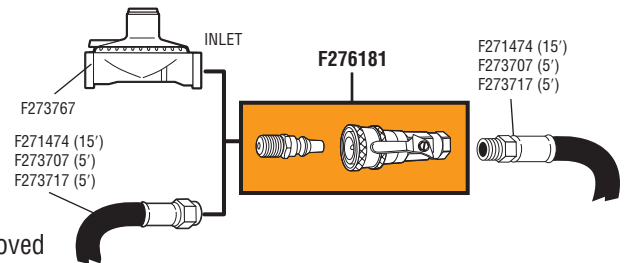

ACCESSORIES

Part#

Description

Application

A. F276181

Propane/Natural Gas Connector Kit w/Shutoff Valve & Full Flow Male Plug

(1/4" Male Pipe Thread x 1/4" Female Pipe Thread)

Features:

- 80,000 BTU capacity
- 1/2 P.S.I. rated
- Excess flow safety
- Thermal shutoff
- Automatic shutoff when plug is removed
- Additional safety valve shutoff
- UL Listed

B. F276186

Propane/Natural Gas 1/4" Quick Connector & Excess Flow Male Plug

(1/4" Male Pipe Thread x 1/4" Female Pipe Thread)

Features:

- 80,000 BTU capacity
- 250 P.S.I. rated
- Excess flow safety
- Thermal shutoff
- Auto shutoff when plug is removed
- UL Listed

C. F276187

Propane/Natural Gas 3/8" Quick Connector & Full Flow Male Plug

(3/8" Male Pipe Thread x 3/8" Female Pipe Thread)

Features:

- All BTU Capacities
- 1/2 P.S.I. rated
- Automatic shutoff when plug is removed
- UL Listed

D. F276190

Propane/Natural Gas Connector & Full Flow Male Plug