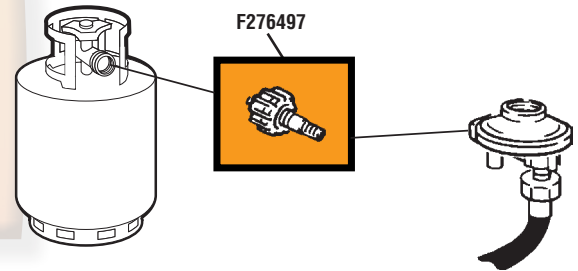

ACCESSORIES

Part#

Description

Application

A. F276495

Propane Grill Acme Nut (Black)

(Appliance End Fitting/Acme Nut x 1/4" Male Pipe Thread)

Most commonly used on propane gas grills with the new Type 1/Acme System.

Features:

- Thermal shutoff
- Excess flow safety
- 80,000 BTU Capacity

B. F276497

Propane Acme Nut (Green)

(Appliance End Fitting/Acme Nut x 1/4" Male Pipe Thread)

Features:

- 200,000 BTU capacity
- Excess flow safety
- Thermal shutoff

C. F276133

Propane Bulk Cylinder Adapter with Appliance End Fitting/Acme Nut

(Acme Nut x 1"-20 Male Throwaway Cylinder Thread)

Most commonly used to hook portable appliances to new propane tanks.