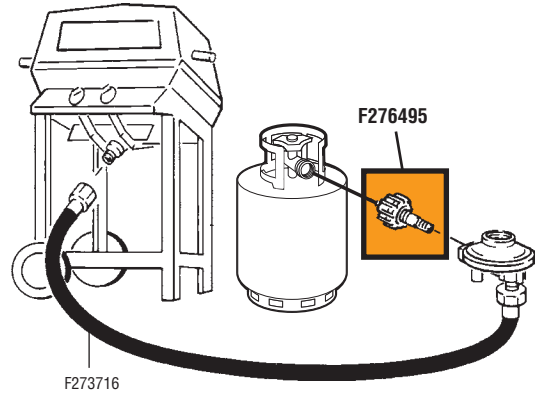

ACCESSORIES

Part#

Description

Application

A. F276495

Propane Grill Acme Nut (Black)

(Appliance End Fitting/Acme Nut x 1/4" Male Pipe Thread)

Most commonly used on propane gas grills with the new Type 1/Acme System.

Features:

- Thermal shutoff
- Excess flow safety
- 80,000 BTU Capacity

B. F276497

Propane Acme Nut (Green)

(Appliance End Fitting/Acme Nut x 1/4" Male Pipe Thread)

Features:

- 200,000 BTU capacity
- Excess flow safety
- Thermal shutoff

C. F276133

Propane Bulk Cylinder Adapter with Appliance End Fitting/Acme Nut

(Acme Nut x 1"-20 Male Throwaway Cylinder Thread)

Most commonly used to hook portable appliances to new propane tanks.