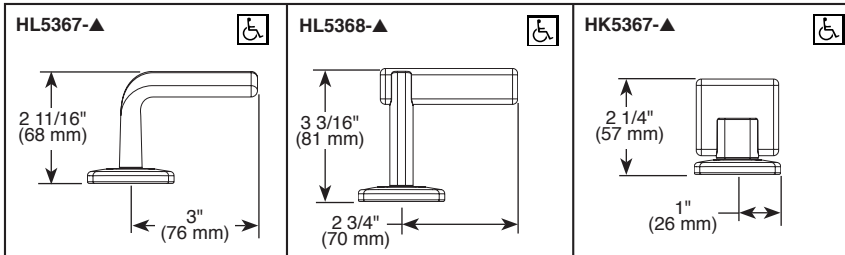

65368LF-▲LHP-ECO

Submitted Model No.: _____

Specific Features: _____

▲ Designate Proper Finish Suffix

BRIZO®

BATHROOM FAUCET

- Allaria™ Collection
- Two Handle Widespread Deck Mount

STANDARD SPECIFICATIONS:

- Max flow rate 1.2 gpm @ 60 psi, 4.5 L/min @ 414 kPa
- Three hole mount
- Control mechanism is a rotating cylinder ceramic cartridge with 90° rotation
- 1/2-14 NPSM threaded inlets
- Solid brass fabricated end valve and spout bodies
- Spout features laminar water flow
- Handles sold separately
- Drain sold separately