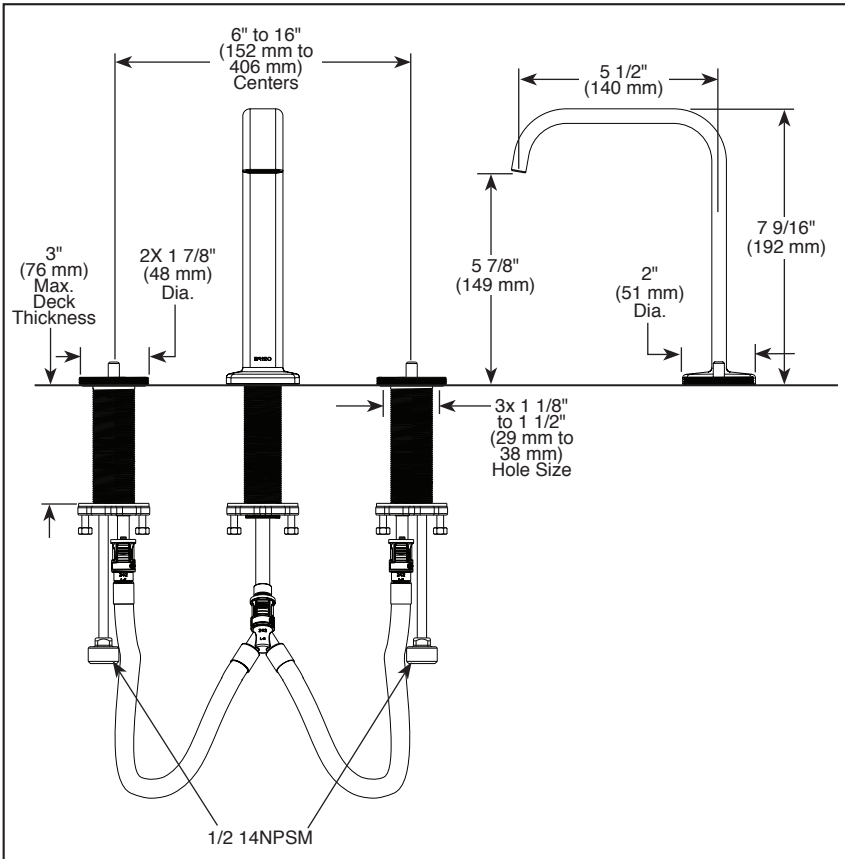

65368LF-▲LHP-ECO

Submitted Model No.: _____

Specific Features: _____

▲ Designate Proper Finish Suffix

BRIZO®

BATHROOM FAUCET

- Allaria™ Collection
- Two Handle Widespread Deck Mount

STANDARD SPECIFICATIONS:

- Max flow rate 1.2 gpm @ 60 psi, 4.5 L/min @ 414 kPa
- Three hole mount
- Control mechanism is a rotating cylinder ceramic cartridge with 90° rotation
- 1/2-14 NPSM threaded inlets
- Solid brass fabricated end valve and spout bodies
- Spout features laminar water flow
- Handles sold separately
- Drain sold separately