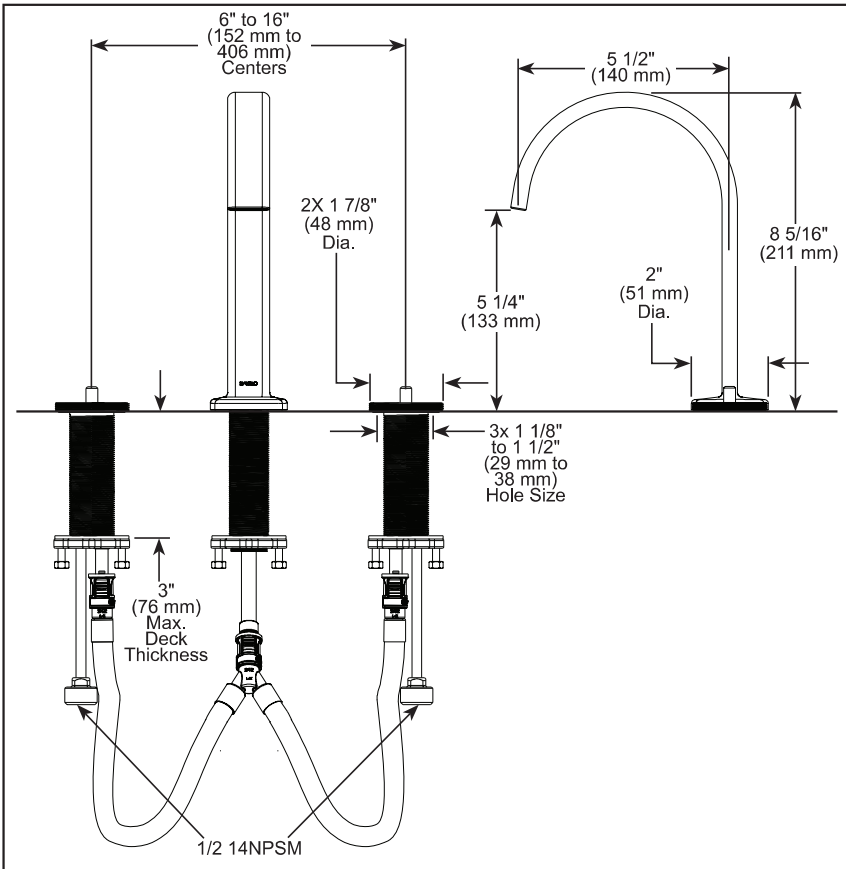

WARRANTY

- Parts and Finish - Lifetime limited warranty; or for commercial purchasers, 10 years for multi-family residential (apartments and condominiums) and 5 years for all other commercial uses, in each case from the date the product is received by the original purchaser or their authorized representative (installation contractor, etc.).
- Electronic Parts and Batteries (if applicable) - 5 years from the date the product is received by the original purchaser or their authorized representative (installation contractor, etc.); or for commercial purchasers, 1 year from the date the product is received by the original purchaser or their authorized representative (installation contractor, etc.). No warranty is provided on batteries.
- Please go to www.brizo.com for the complete details of our limited warranty.

COMPLIES WITH:

- ASME A112.18.1/ CSA B125.1
- EPA WaterSense®
- ICC/ANSI A117.1