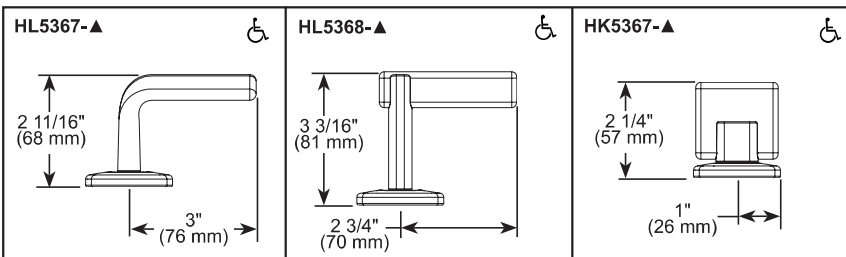

▲ Designate Proper Finish Suffix