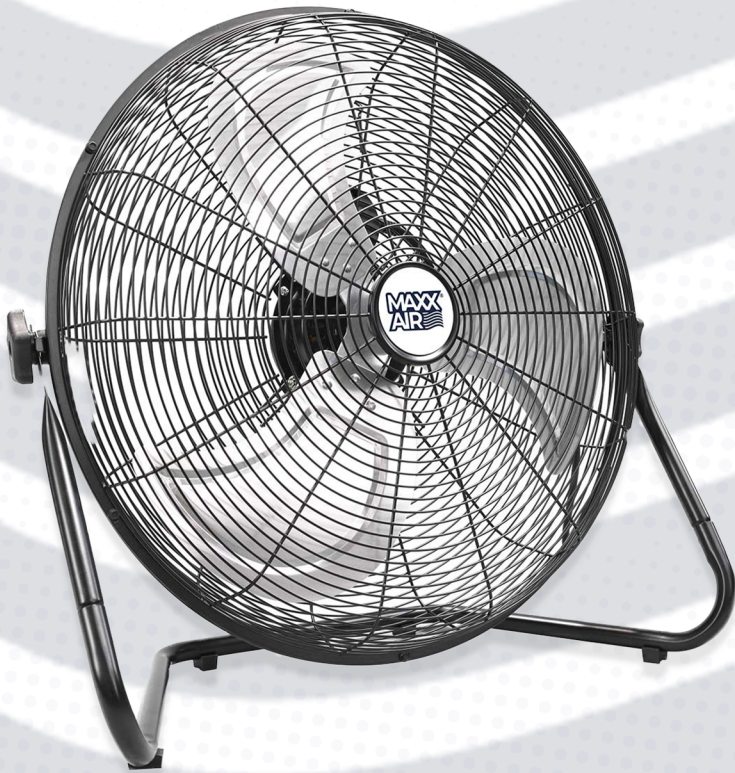

**Use anywhere**— garages, basements, in the home. This powerful fan does it all!

20 IN. 3-SPEED TILTING HIGH VELOCITY FLOOR FAN  
MODEL: HVFF 20

- 1 90° tilt angle
- 2 Lightweight and portable with built-in carry handle and cord retainer
- 3 Metal construction with powder-coated finish for ease in cleaning and non-skid, vibration-reducing feet
- 4 3-speed open energy efficient, thermally protected PSC motor
- 5 4.5 ft. power cord
- 6 OSHA compliant grilles
- 7 For indoor usage

COLOR

PERFECT FOR:

COMMERCIAL

FITNESS

HOME

INDUSTRIAL

1,500 CFM LOW  
2,050 CFM MEDIUM  
2,250 CFM HIGH

3-SPEED ROTARY  
WITH OFF SWITCH

BUILT-IN  
CARRY HANDLE

QUICK & EASY  
ASSEMBLY