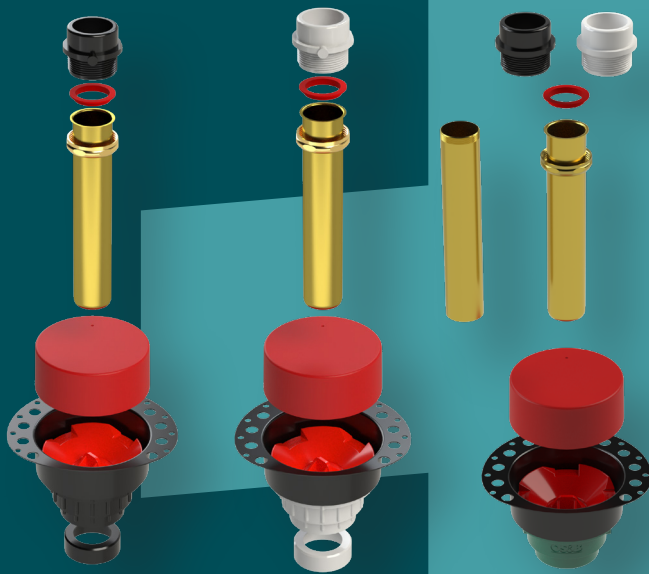

Some still like It Heavy.

While our latest Island Tub Drain® turns heads with its sleek, reimagined design, the original isn't going anywhere.

Featuring a rugged 2-piece construction with metal deck flange, our classic ITD® remains the go-to choice for installers who trust the feel of heavy-duty hardware and time-tested performance.

Available in ABS, PVC and Cast Iron. Whether you're old school or just like the weight of metal in your hands — we've got you covered.

and done.

Visit our YouTube Channel to watch the video

Visit our website to see the assortment