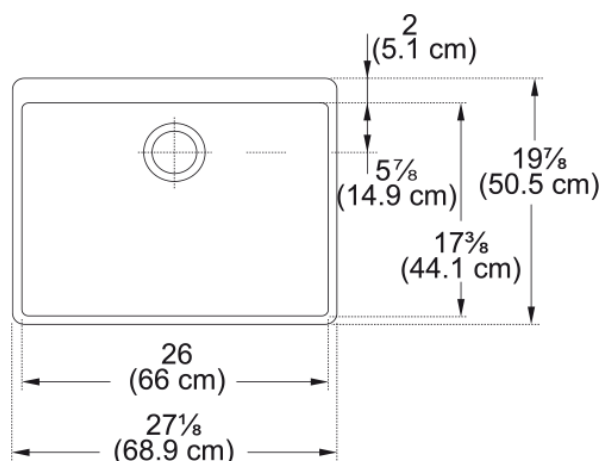

Manor House Ceramic Sink - MHK110-28WH | 130.0066.200

27.12-in. x 19.88-in. Ceramic Single Bowl Apron Front Kitchen Sink, White. Many handcrafted Franke Fireclay sinks are designed in partnership with Villeroy & Boch, a world-renowned premium porcelain and ceramic producer since 1748. Together, Franke and Villeroy & Boch created the distinctive design of the Manor House Collection to enhance your personal kitchen style. Scratch-and-stain resistant fireclay offers hygienic properties and qualities most desired in today's kitchens.

Aspect

Sink type	Sink
Type of material	Ceramic
Number of bowls	1
Product color	White
Surface finish	Glossy

Product Dimensions

Length (right to left)	27.638
Width (front to back)	19.764
Large bowl size: right to left	25.63
Large bowl size: front to back	16.142
Large bowl: depth	7.126

Installation

Minimum cabinet size	30"

Product specifications

Installation type	Apron front
Drain hole	3 1/2"
Position of drainer	No drainer
Active Twist Compatibility	No

Product identification

Brand	FRANKE
Product family	None
Collection	Manor House
Certified by	IAPMO

Features

Drainers number	No drainer
Product reversibility	No