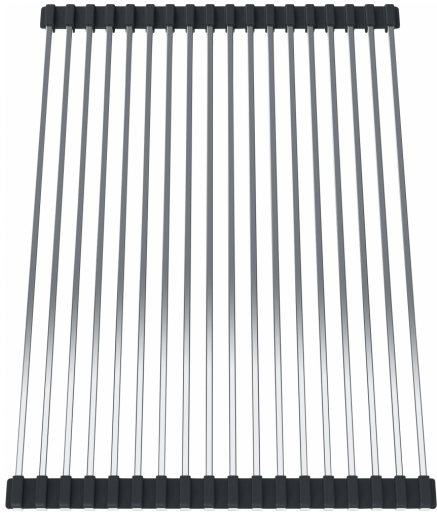

## Roller Mat - OC2-31S-RH | 112.0570.710

10.5-in. x 15.4-in. Stainless Steel Shelf Grid Roller Mat for Orca 2.0 OR2X110 Sink. Two-Bowls-in-One. Get the benefit of having a double bowl sink with the Orca 2.0 shelf grid roller mat. The grid allows the sink to have one side with a raised work surface and the other side open, providing two separate work areas.

### Aspect

Type of material	Stainless steel
Product color	Stainless steel
Sub-category	Roller mat